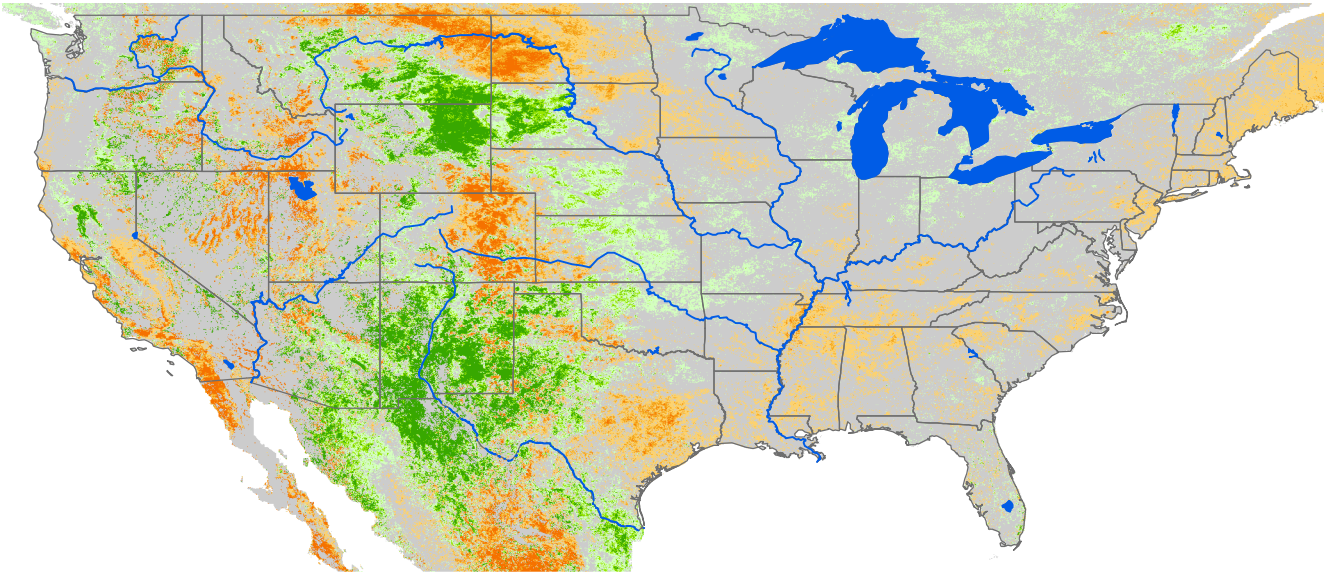

Monthly ET Anomaly July 2008

ET Anomaly (%)

State Water Body River