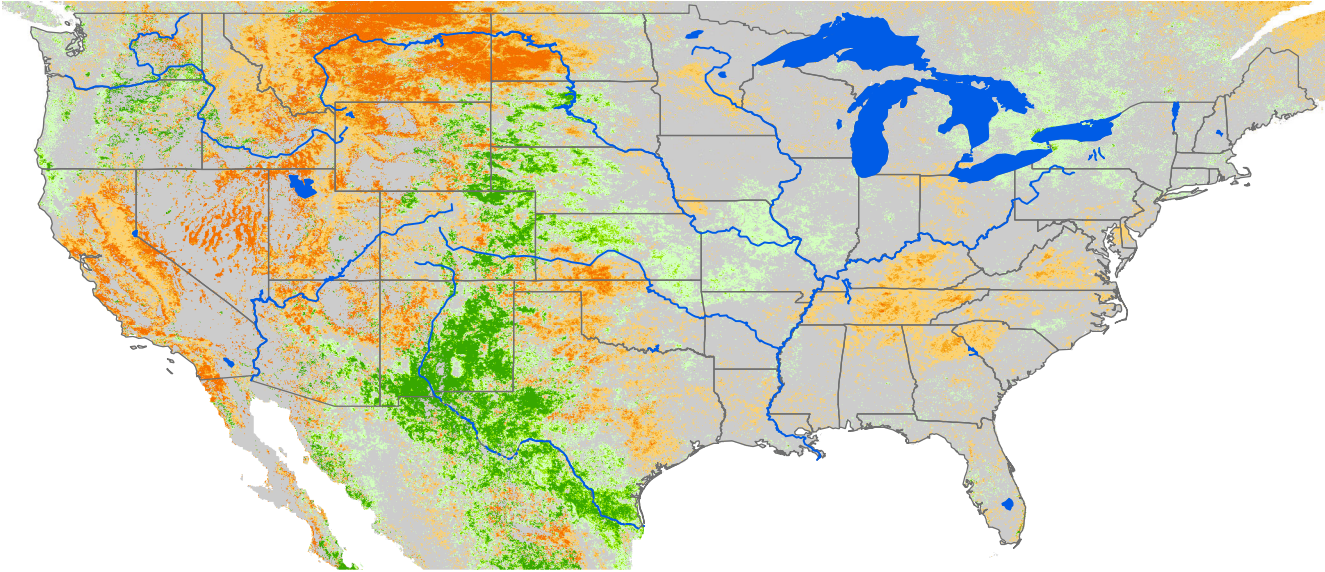

Monthly ET Anomaly August 2008

ET Anomaly (%)

□ State ● Water Body — River