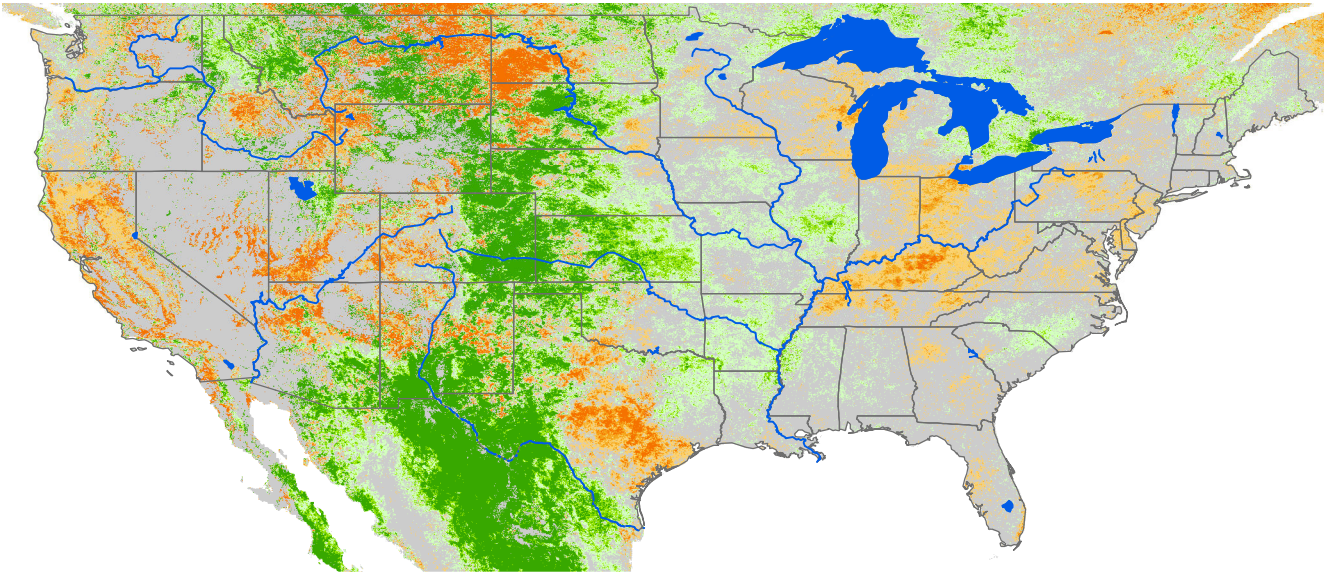

Monthly ET Anomaly September 2008

ET Anomaly (%)

□ State Water Body River