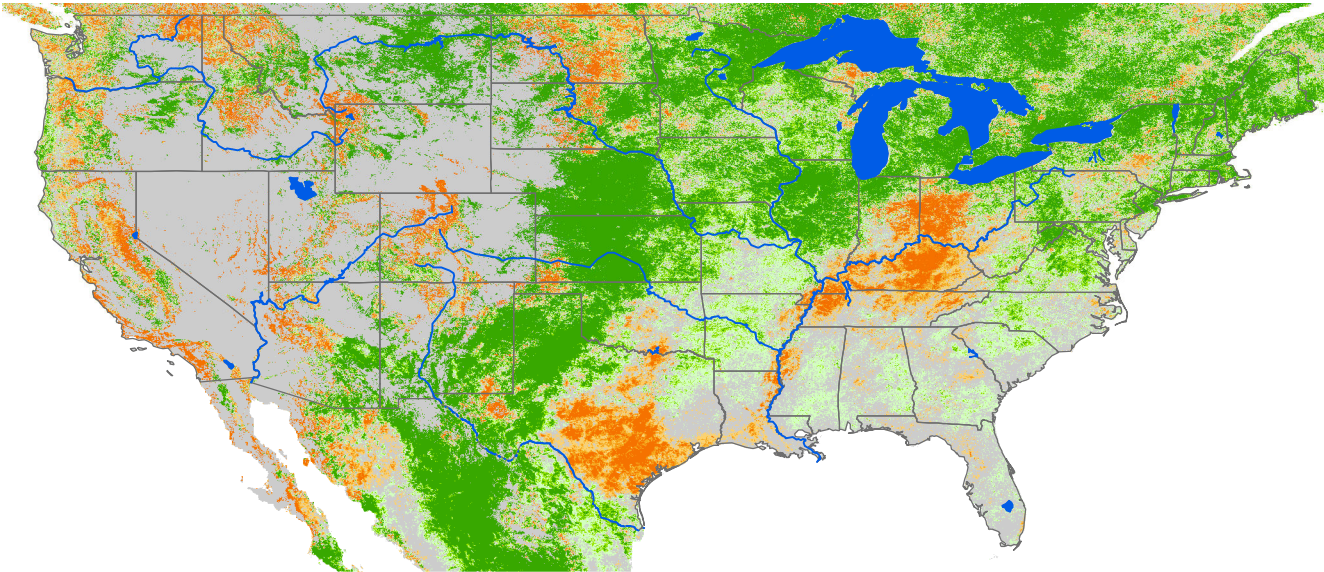

Monthly ET Anomaly October 2008

ET Anomaly (%)

State Water Body River