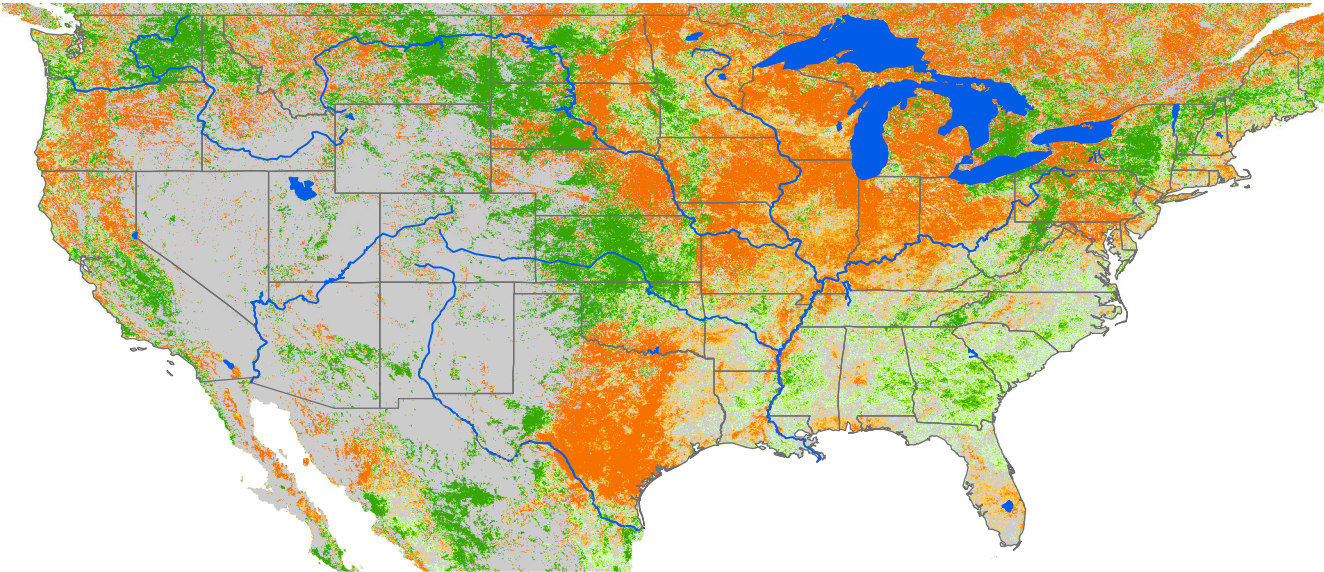

## ET Anomaly (%)

State Water Body River