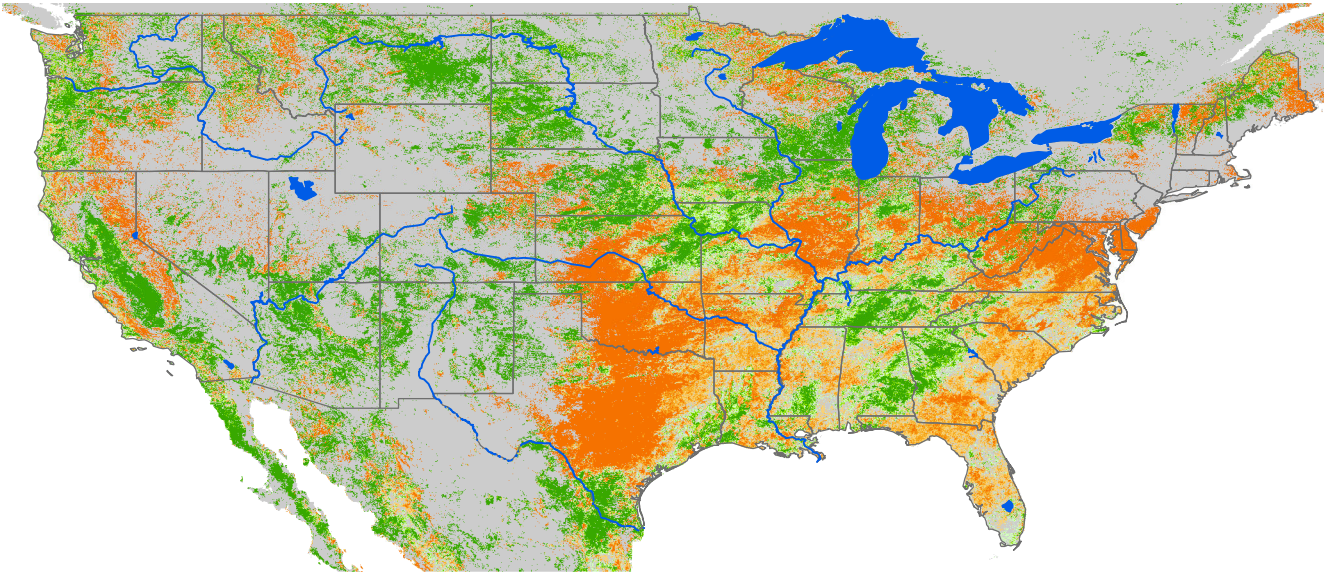

Monthly ET Anomaly December 2008

ET Anomaly (%)

State Water Body River