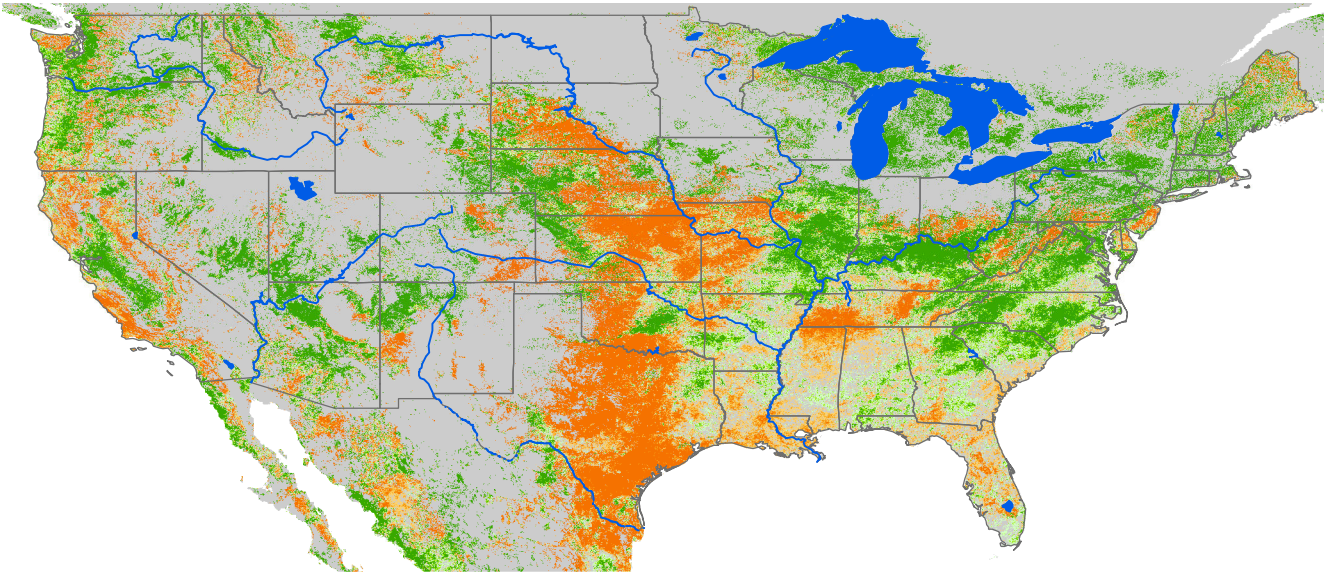

Monthly ET Anomaly January 2009

ET Anomaly (%)

State Water Body River