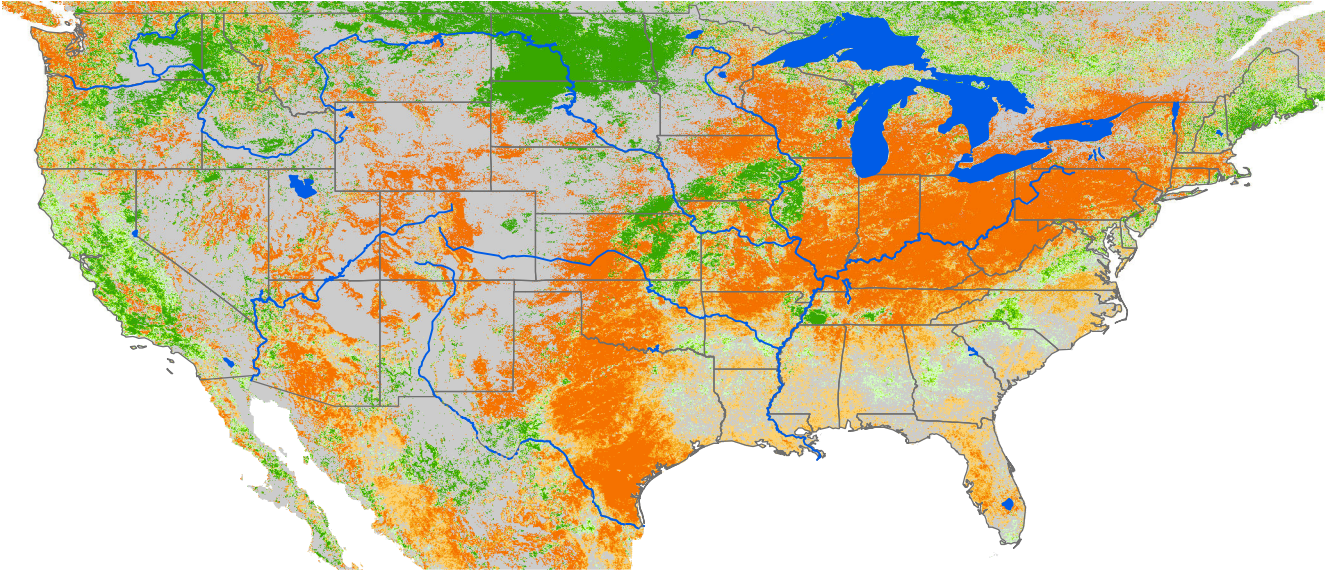

Monthly ET Anomaly March 2009

ET Anomaly (%)

 State  Water Body  River