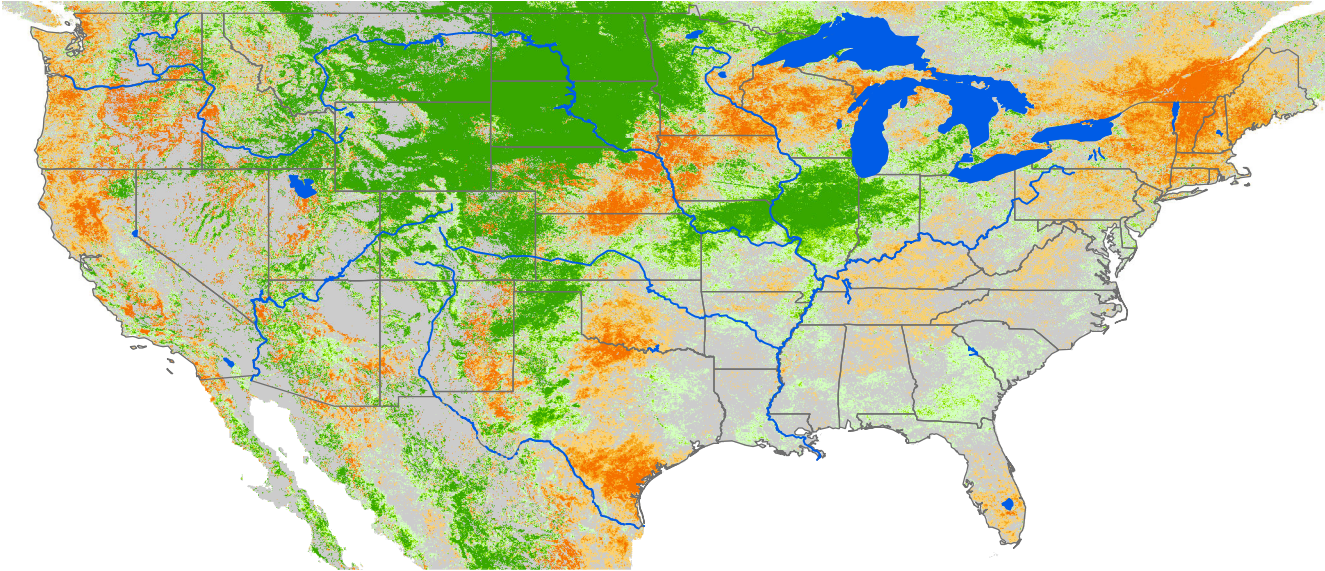

Monthly ET Anomaly

April 2009

ET Anomaly (%)

State Water Body River