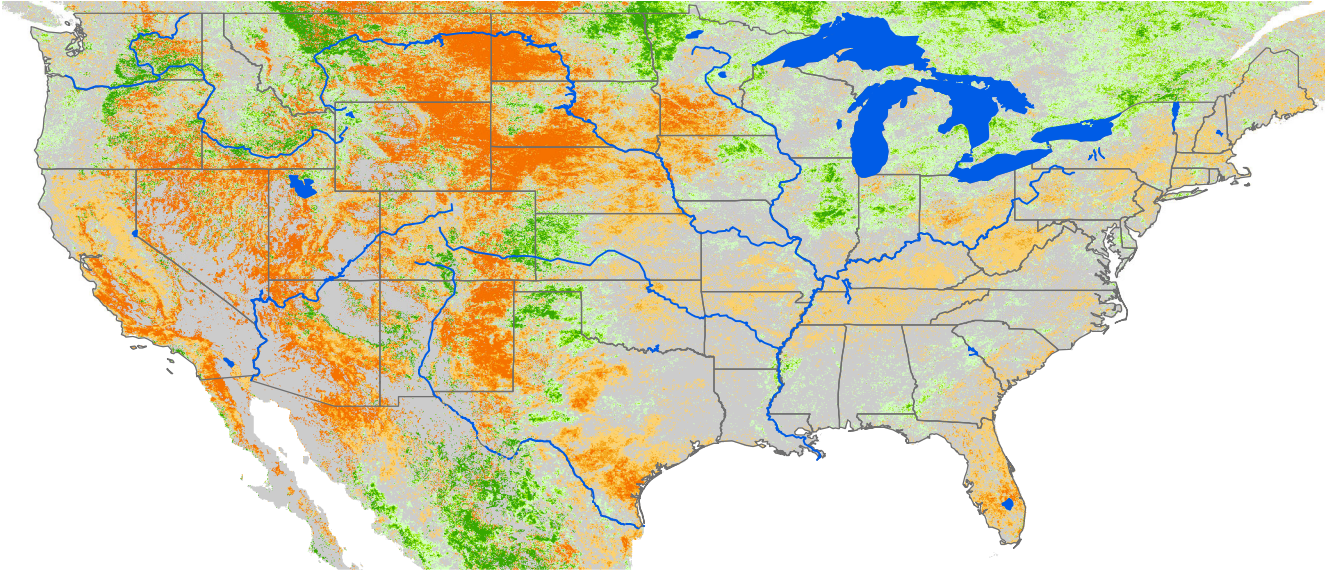

Monthly ET Anomaly May 2009

ET Anomaly (%)

State Water Body River