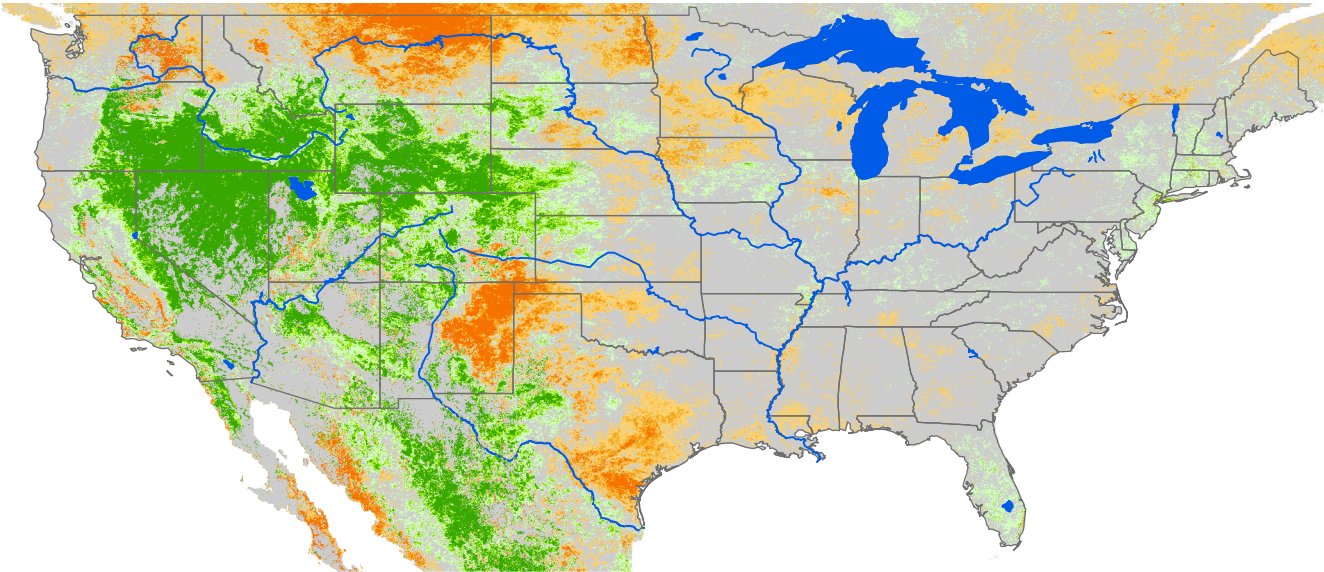

Monthly ET Anomaly

June 2009

ET Anomaly (%)

□ State  Water Body  River