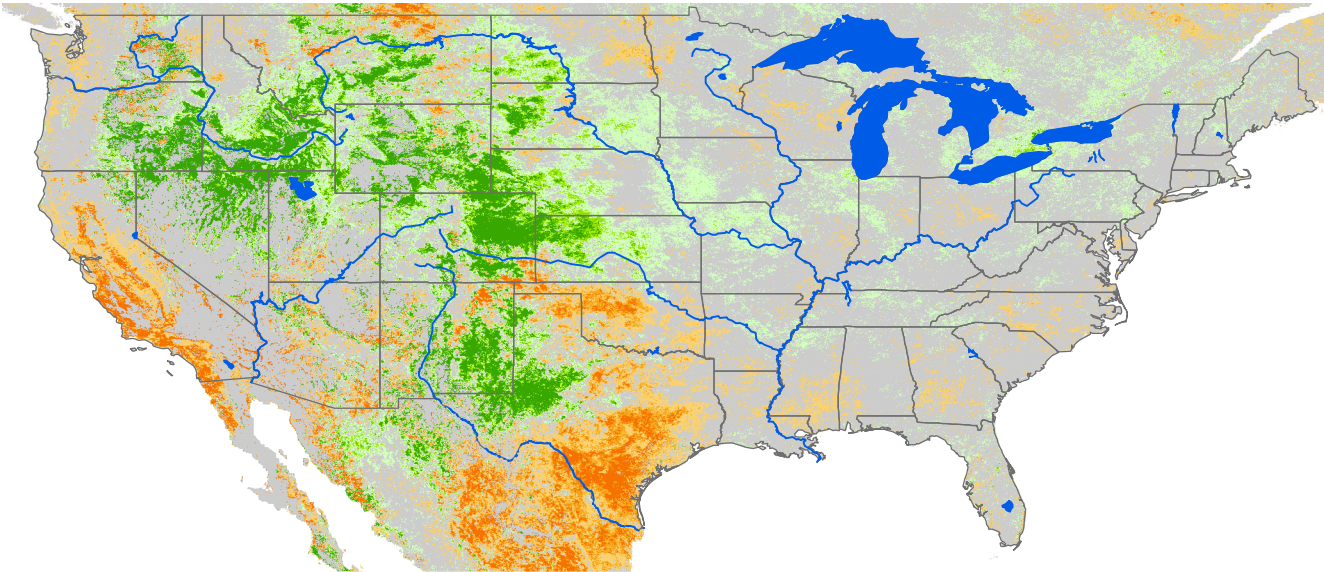

Monthly ET Anomaly July 2009

ET Anomaly (%)

□ State ● Water Body — River