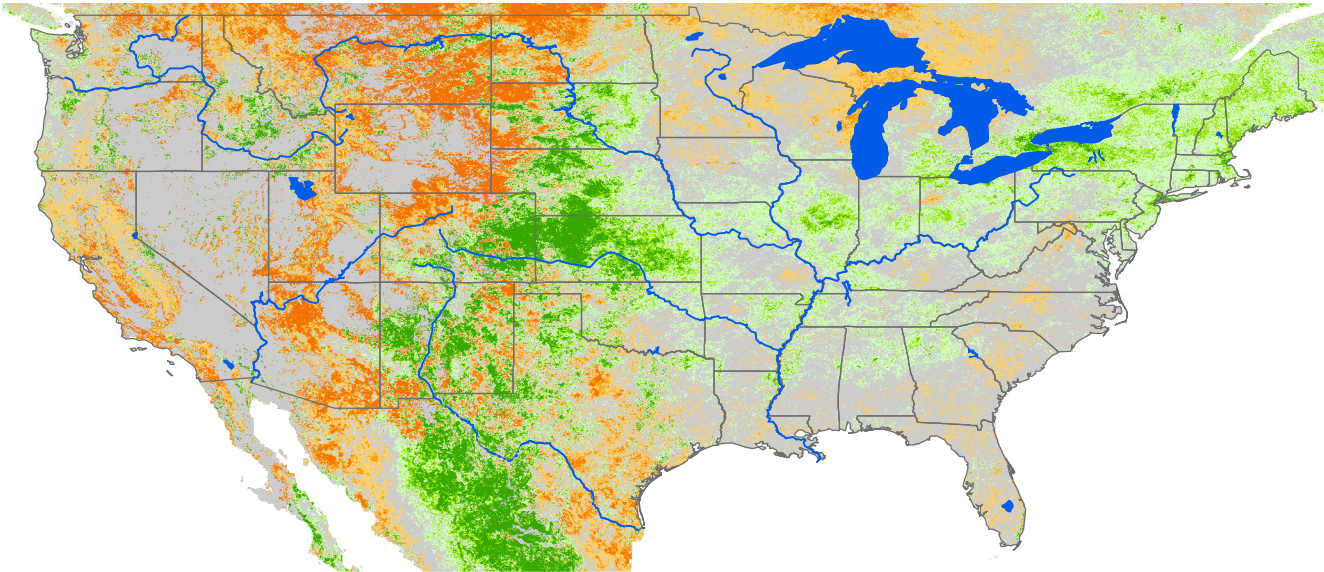

Monthly ET Anomaly September 2009

ET Anomaly (%)

□ State  Water Body  River