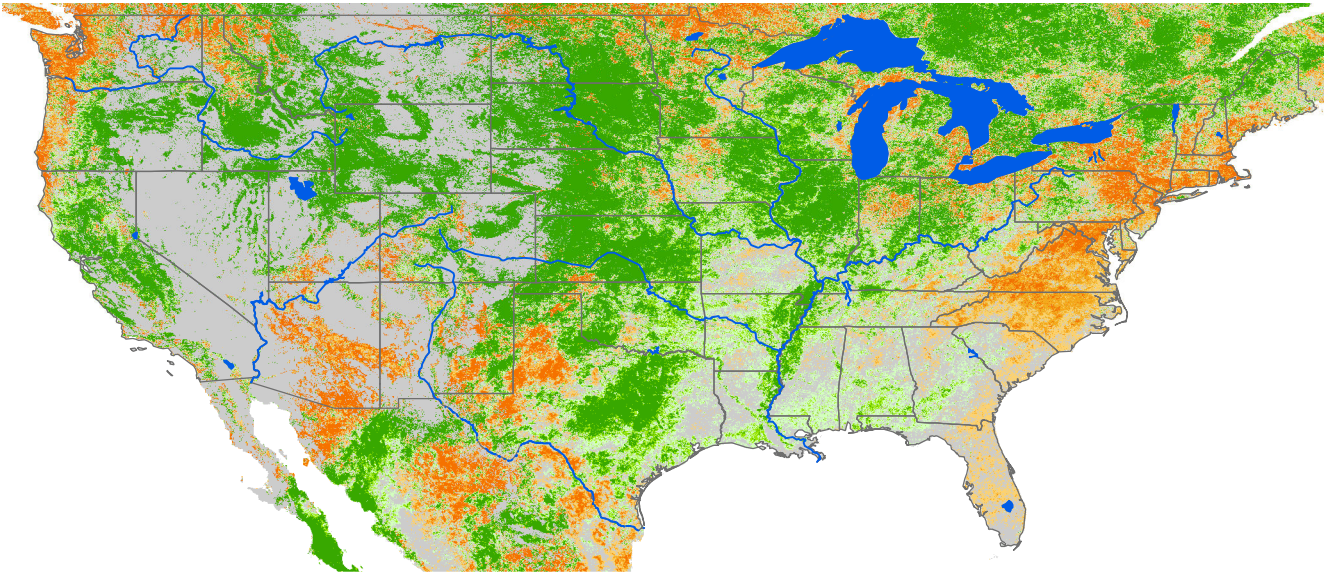

# Monthly ET Anomaly October 2009

ET Anomaly (%)

State Water Body River