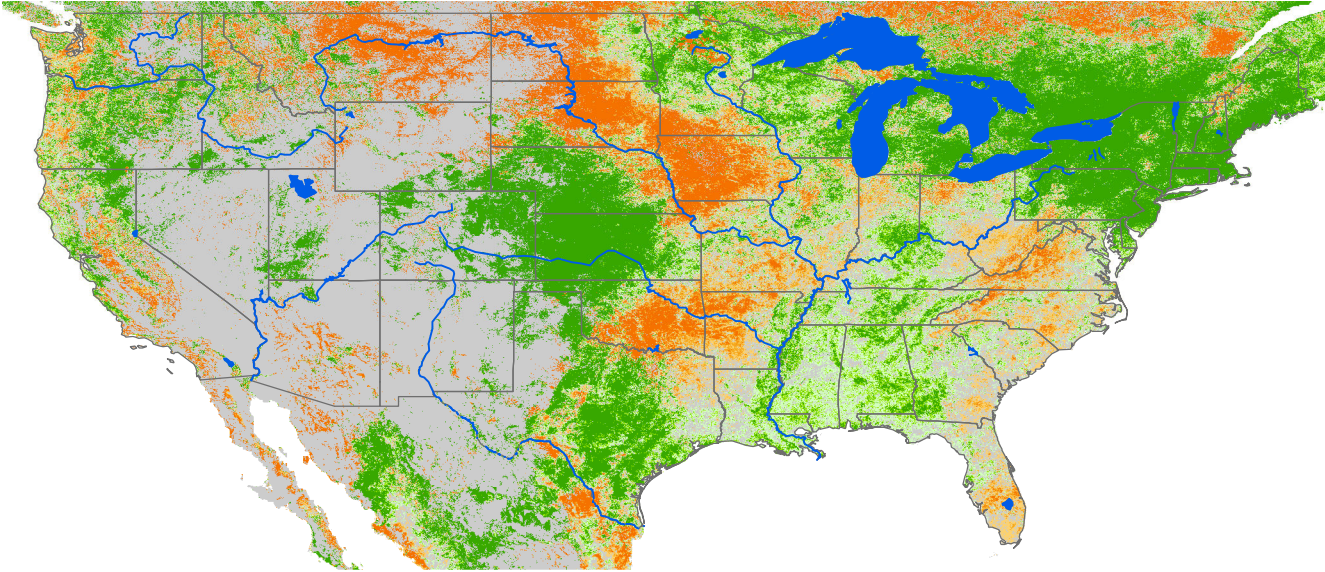

Monthly ET Anomaly

November 2009

ET Anomaly (%)

□ State Water Body River