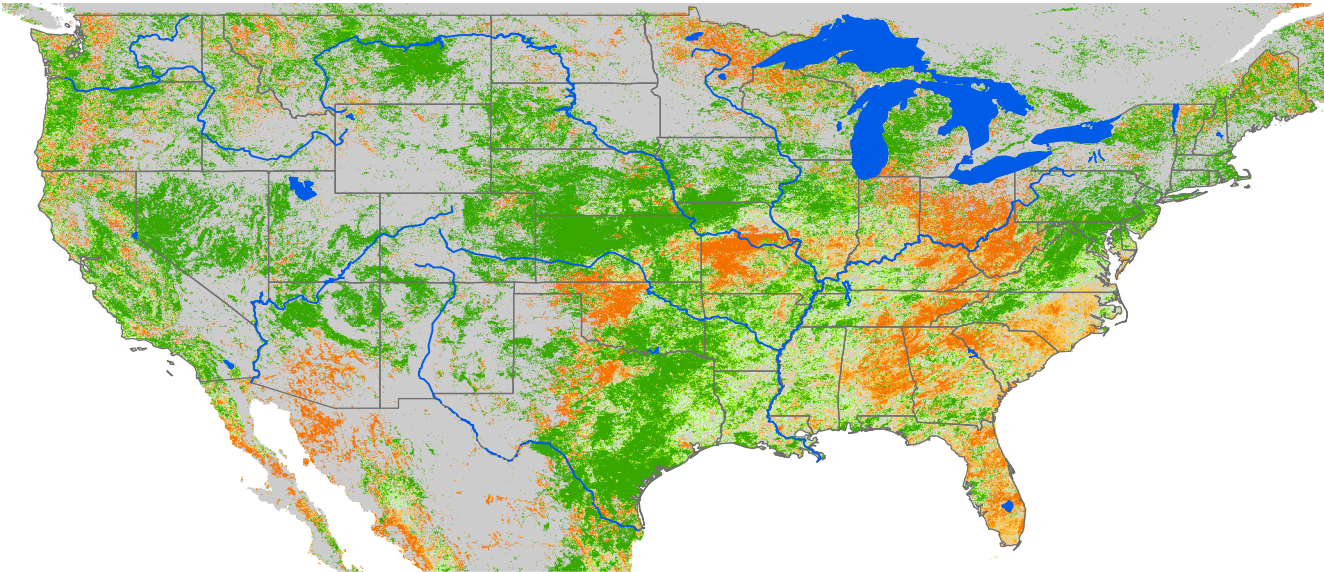

Monthly ET Anomaly December 2009

ET Anomaly (%)

□ State ● Water Body — River