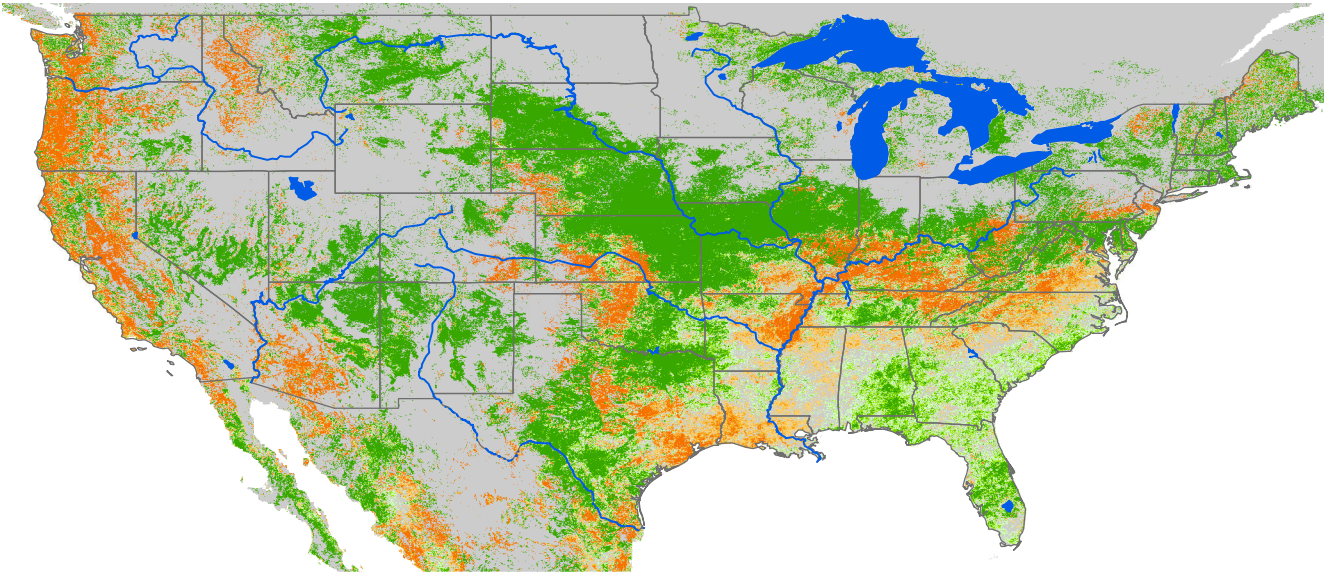

## ET Anomaly (%)

State Water Body River