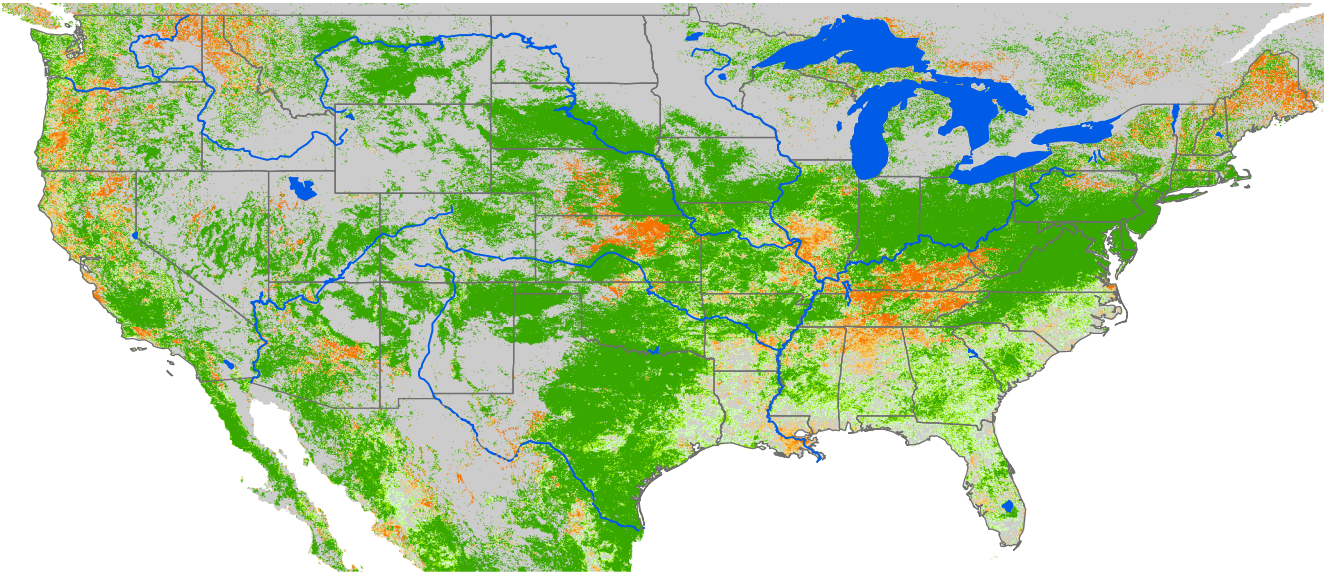

Monthly ET Anomaly February 2010

ET Anomaly (%)

State Water Body River