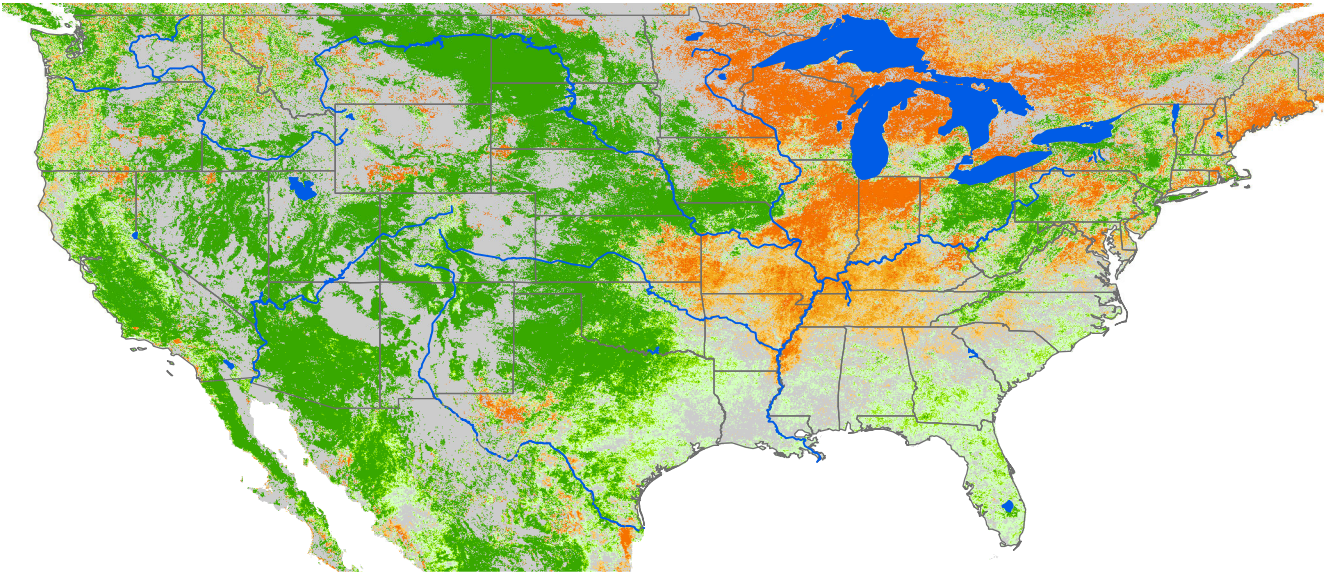

# Monthly ET Anomaly March 2010

ET Anomaly (%)

State Water Body River