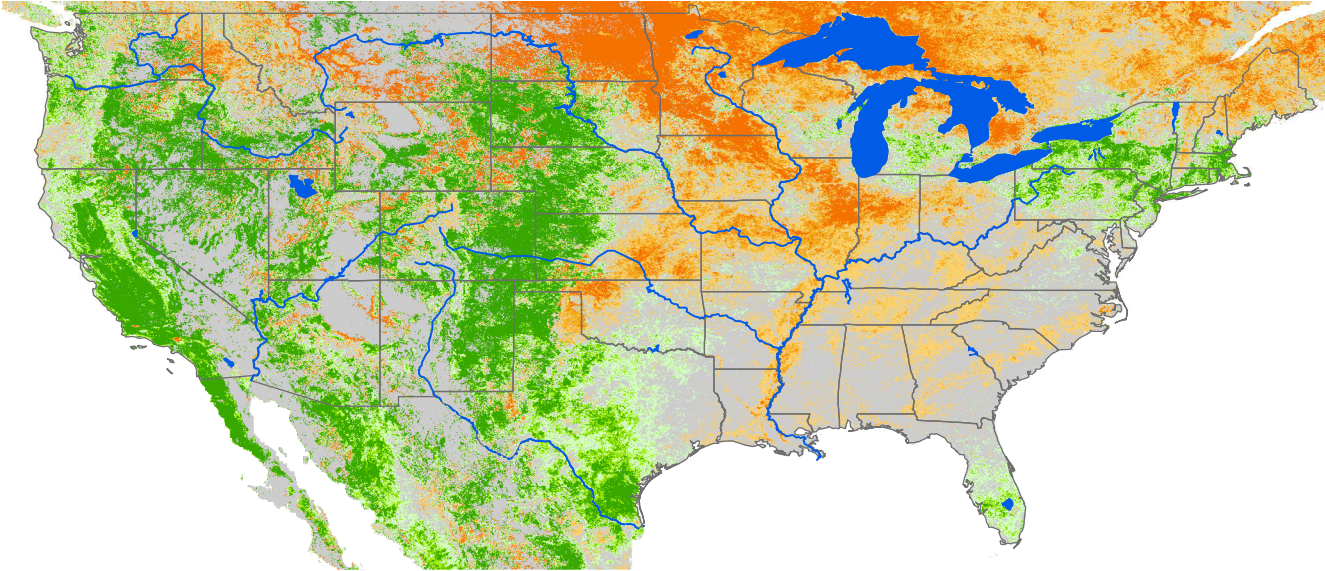

Monthly ET Anomaly April 2010

ET Anomaly (%)

□ State  Water Body  River