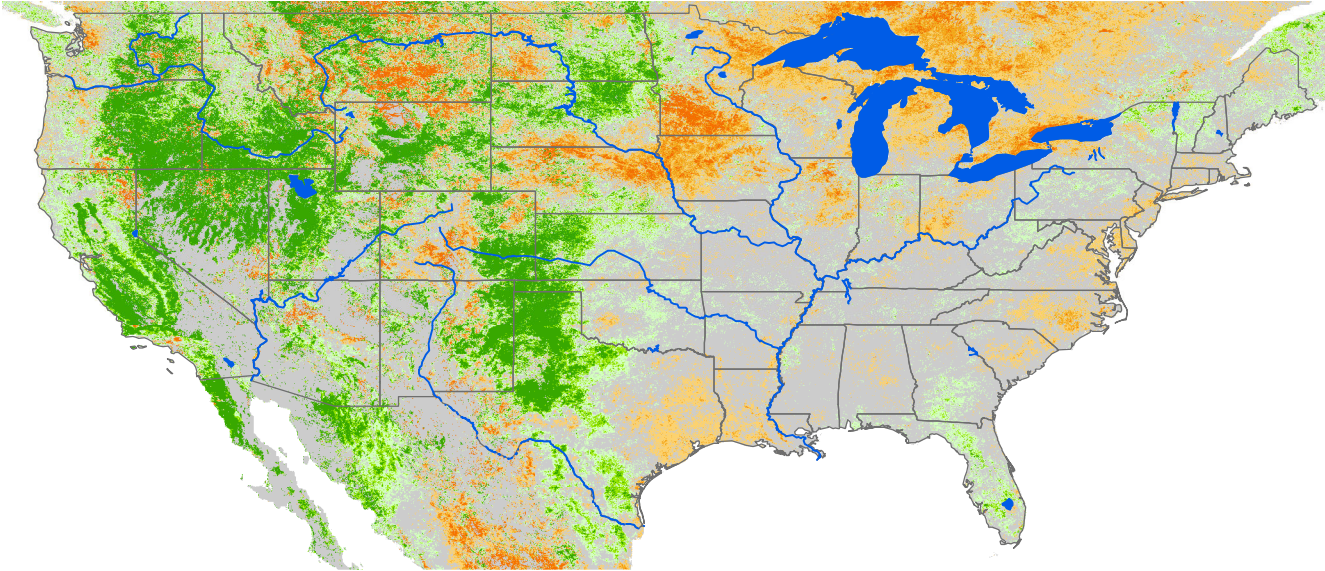

Monthly ET Anomaly May 2010

ET Anomaly (%)

□ State  Water Body  River