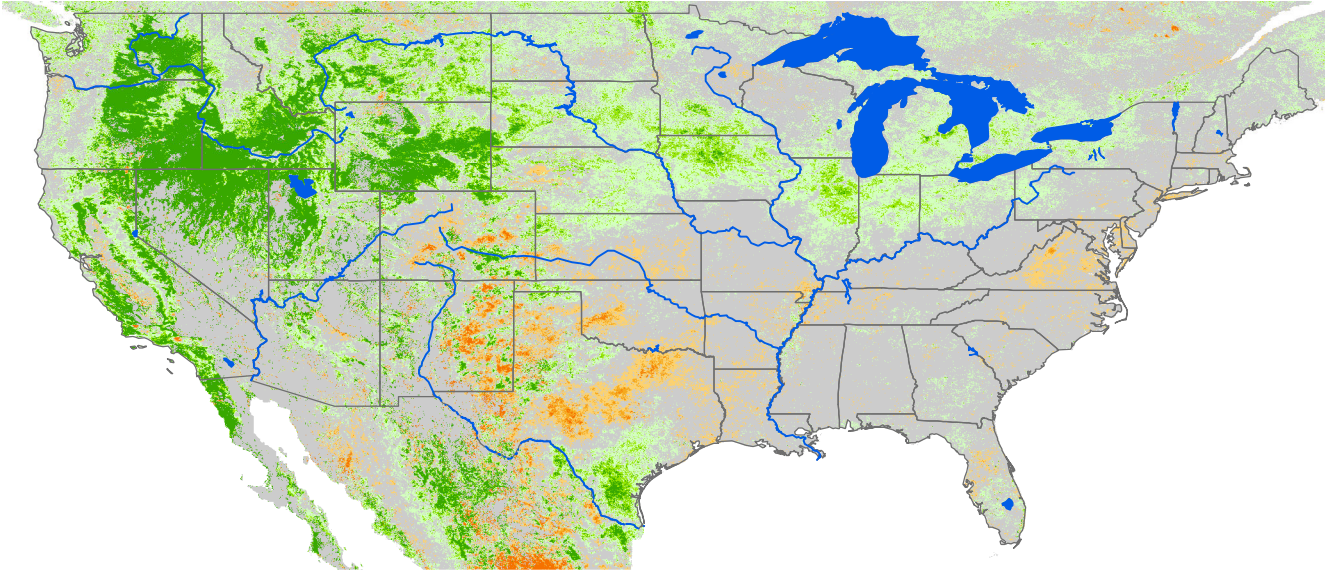

Monthly ET Anomaly

June 2010

ET Anomaly (%)

State Water Body River