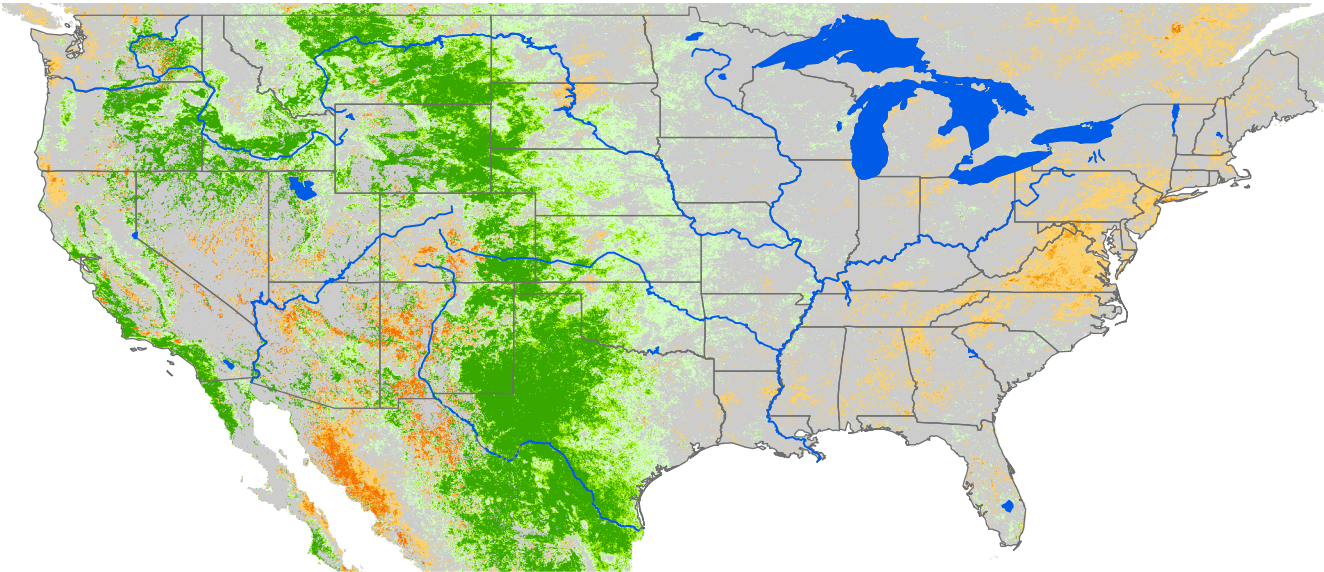

## ET Anomaly (%)

State Water Body River