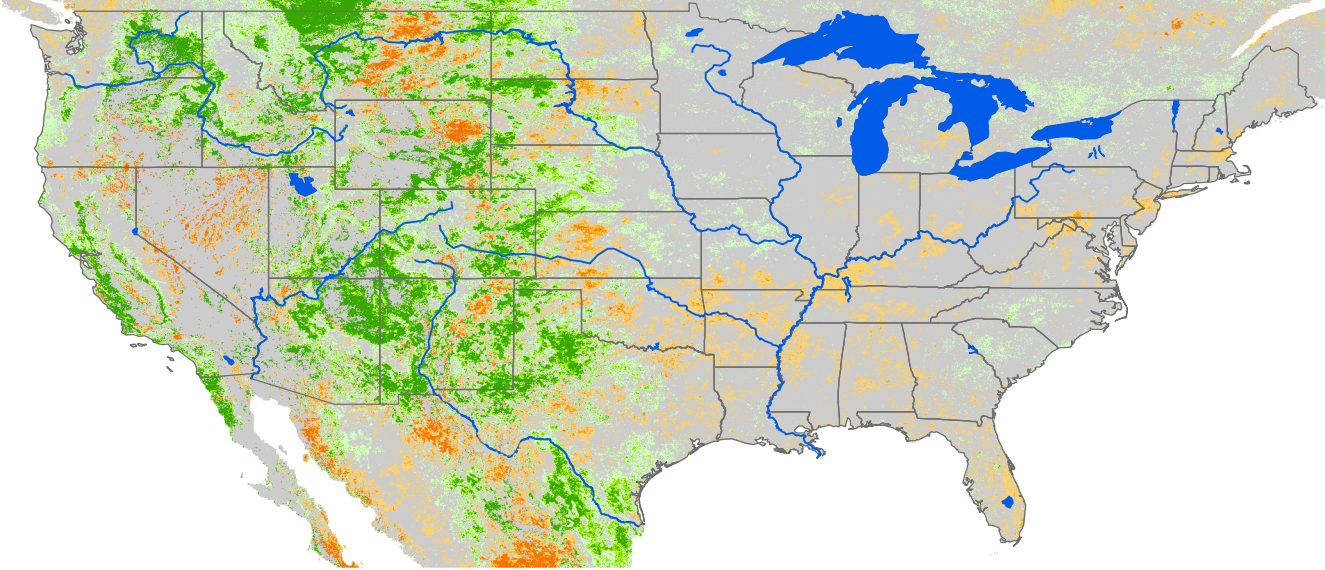

Monthly ET Anomaly August 2010

ET Anomaly (%)

□ State  Water Body  River