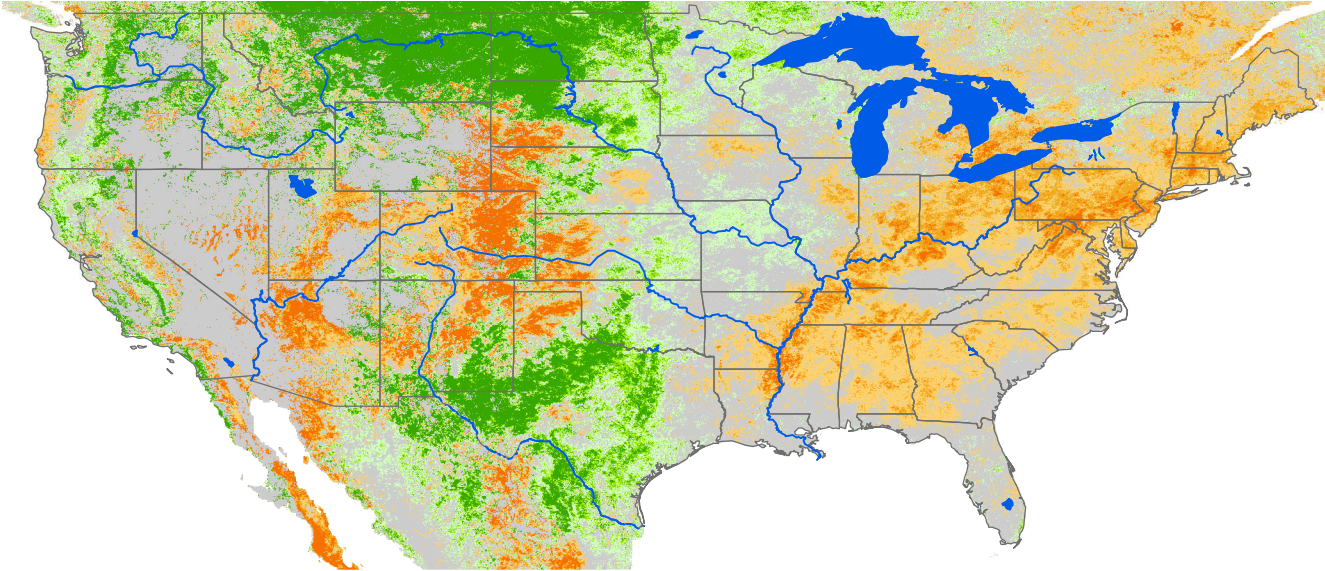

Monthly ET Anomaly September 2010

ET Anomaly (%)

State Water Body River