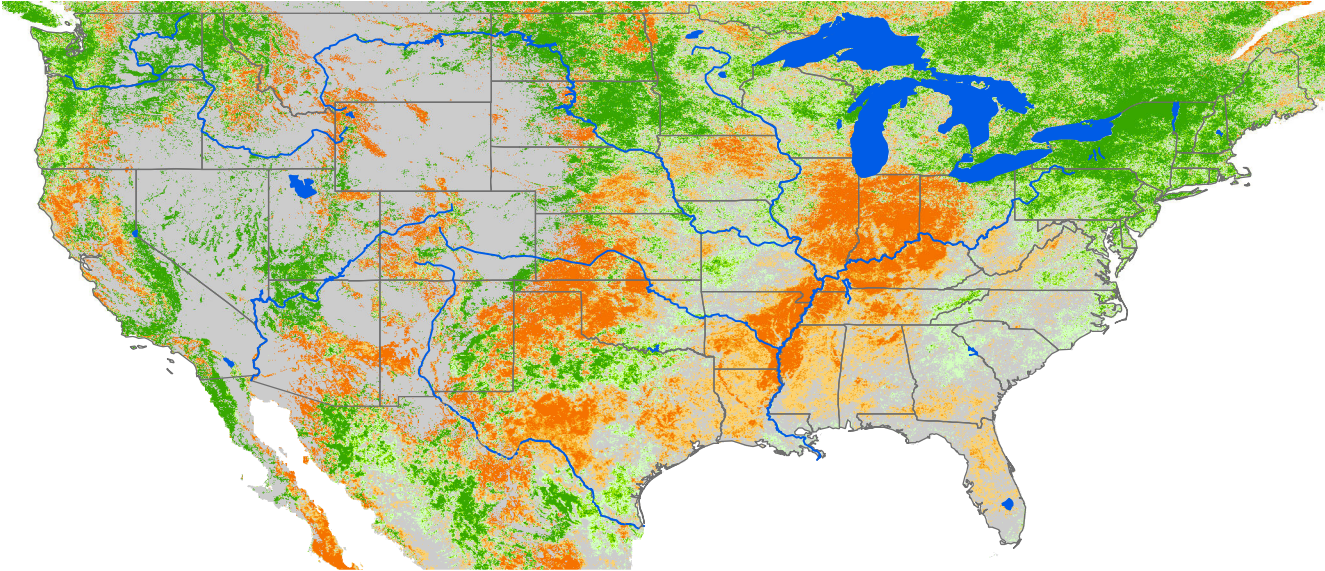

Monthly ET Anomaly October 2010

ET Anomaly (%)

State Water Body River