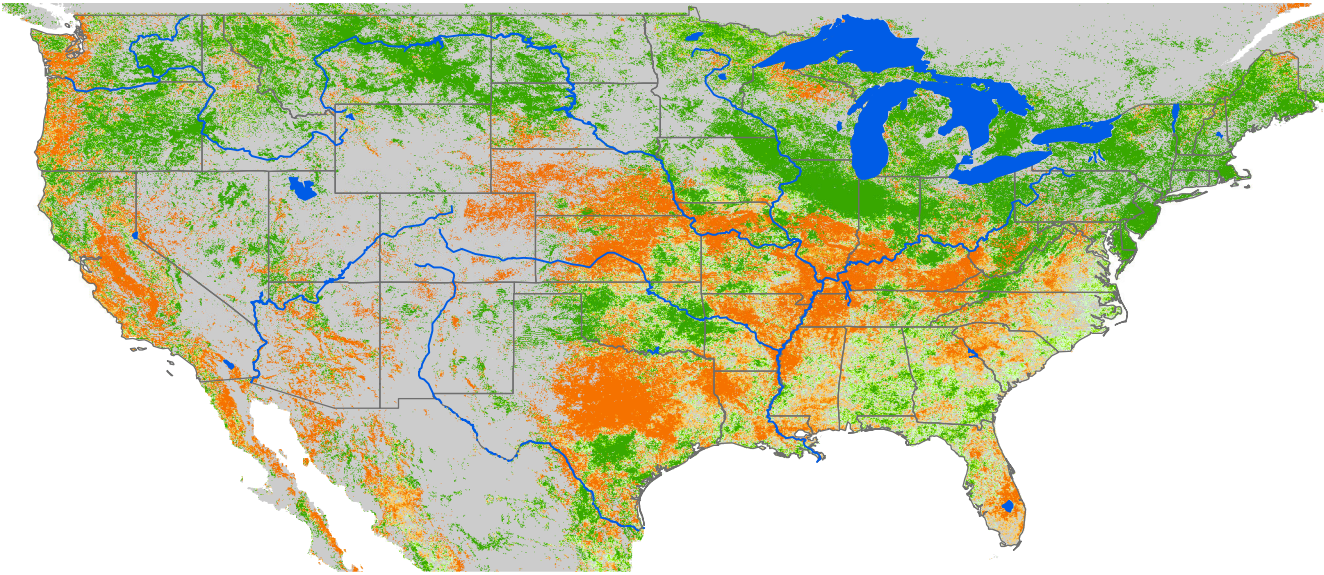

Monthly ET Anomaly December 2010

ET Anomaly (%)

State Water Body River