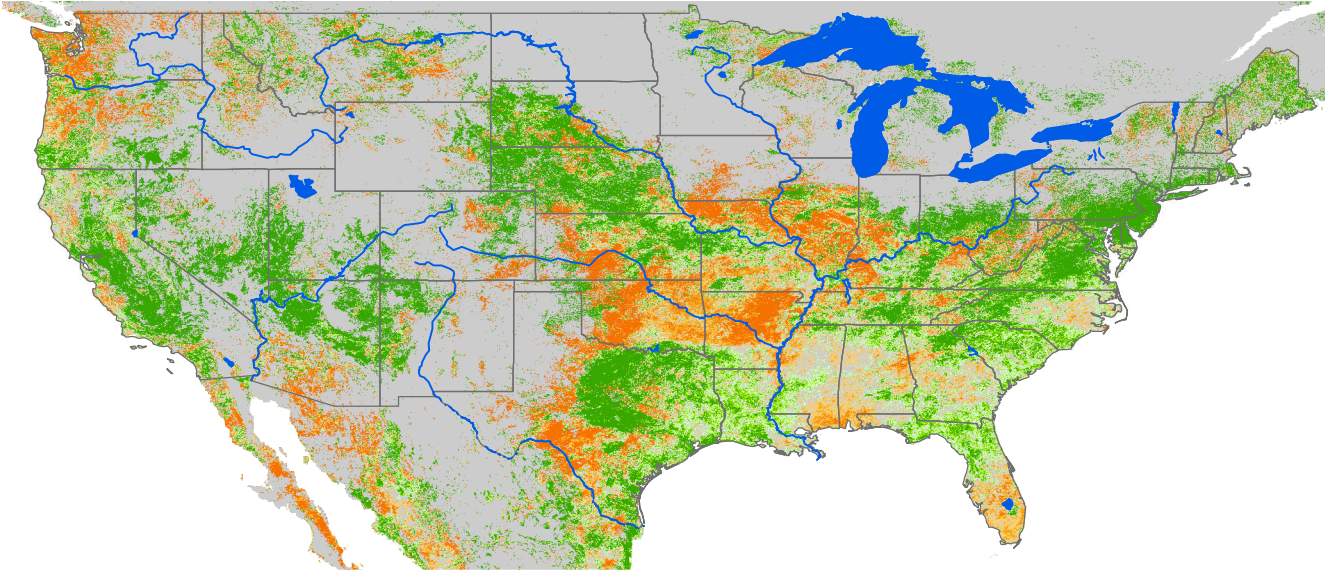

Monthly ET Anomaly January 2011

ET Anomaly (%)

□ State ● Water Body — River