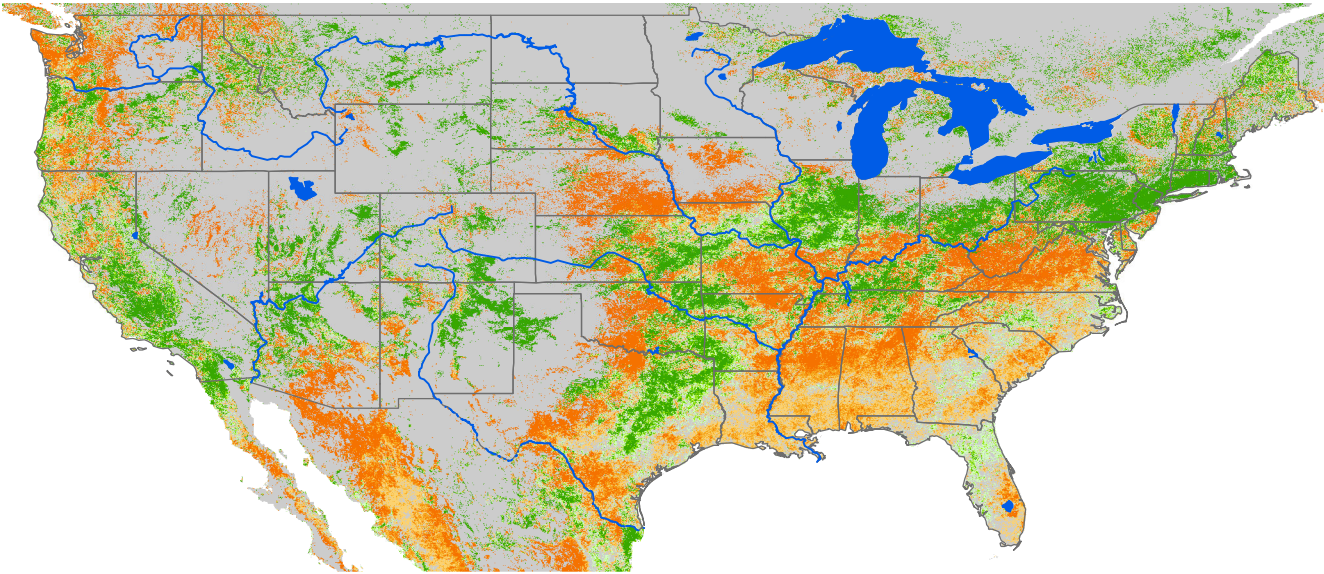

Monthly ET Anomaly February 2011

ET Anomaly (%)

□ State  Water Body  River