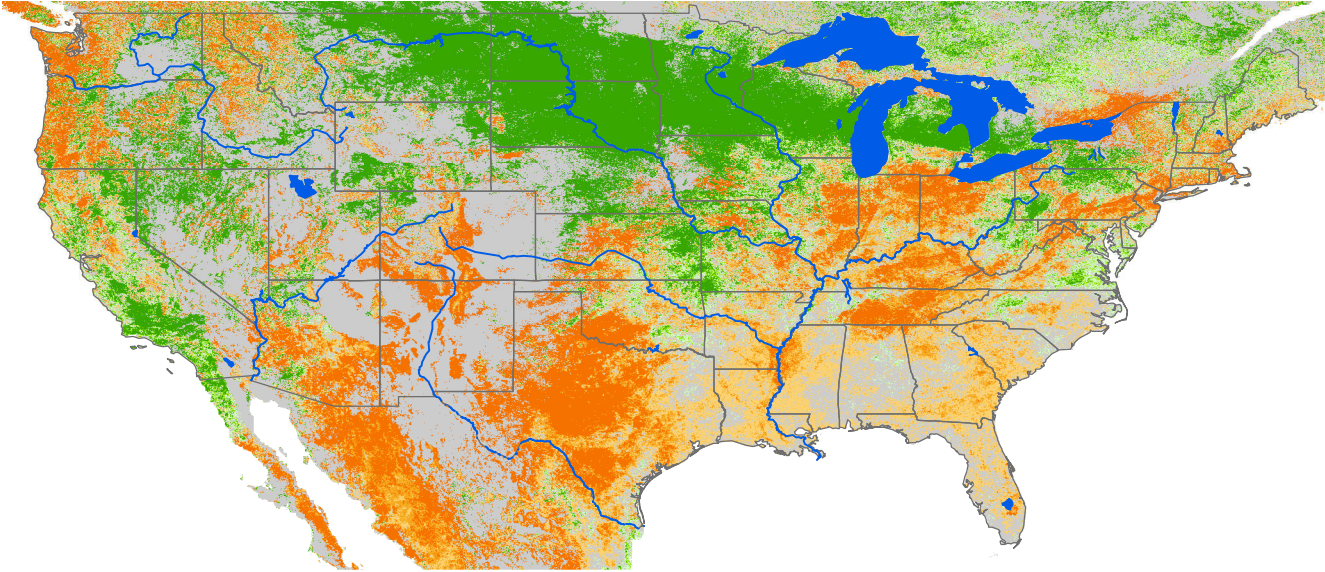

## ET Anomaly (%)

State Water Body River