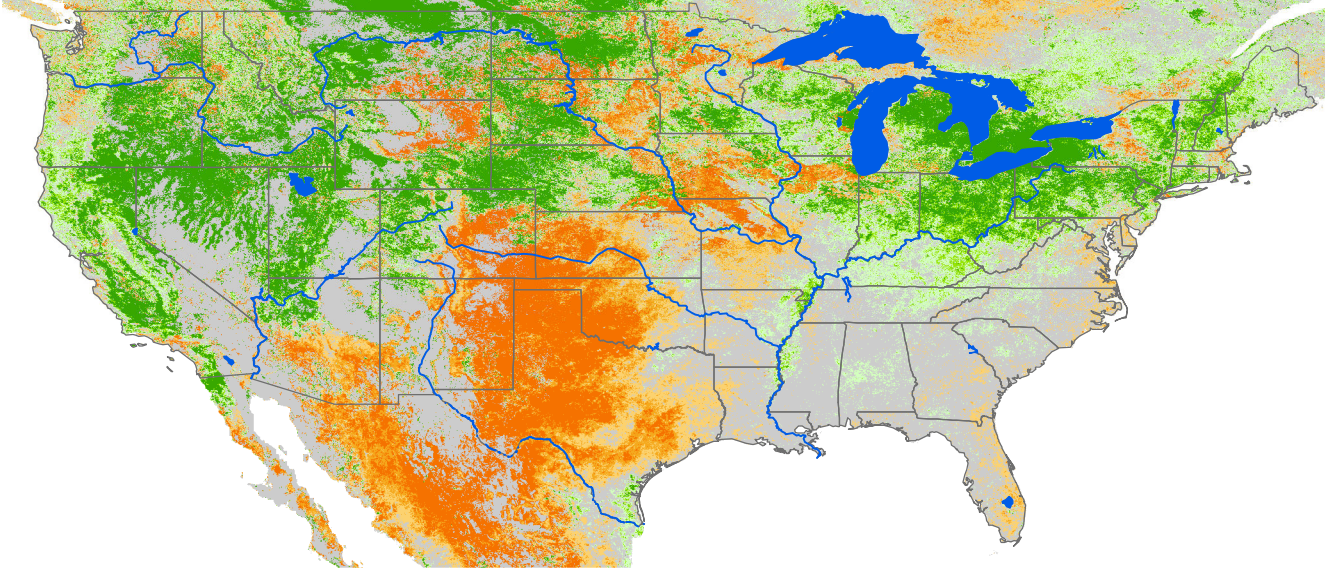

Monthly ET Anomaly April 2011

ET Anomaly (%)

□ State ● Water Body — River