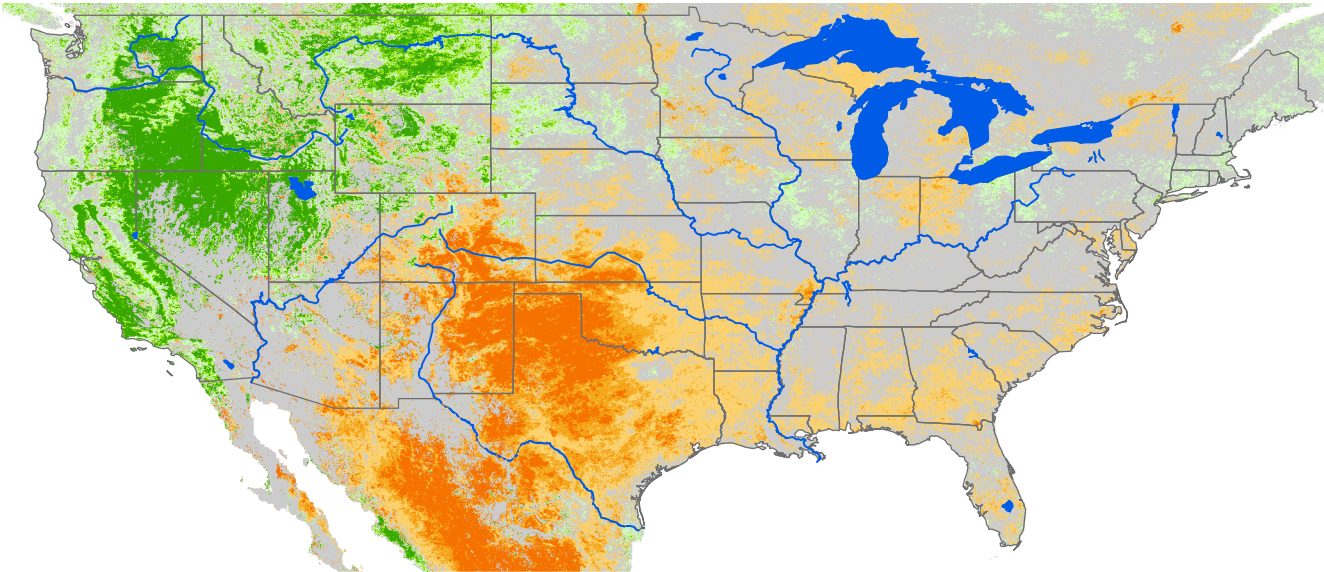

Monthly ET Anomaly

June 2011

ET Anomaly (%)

□ State ● Water Body — River