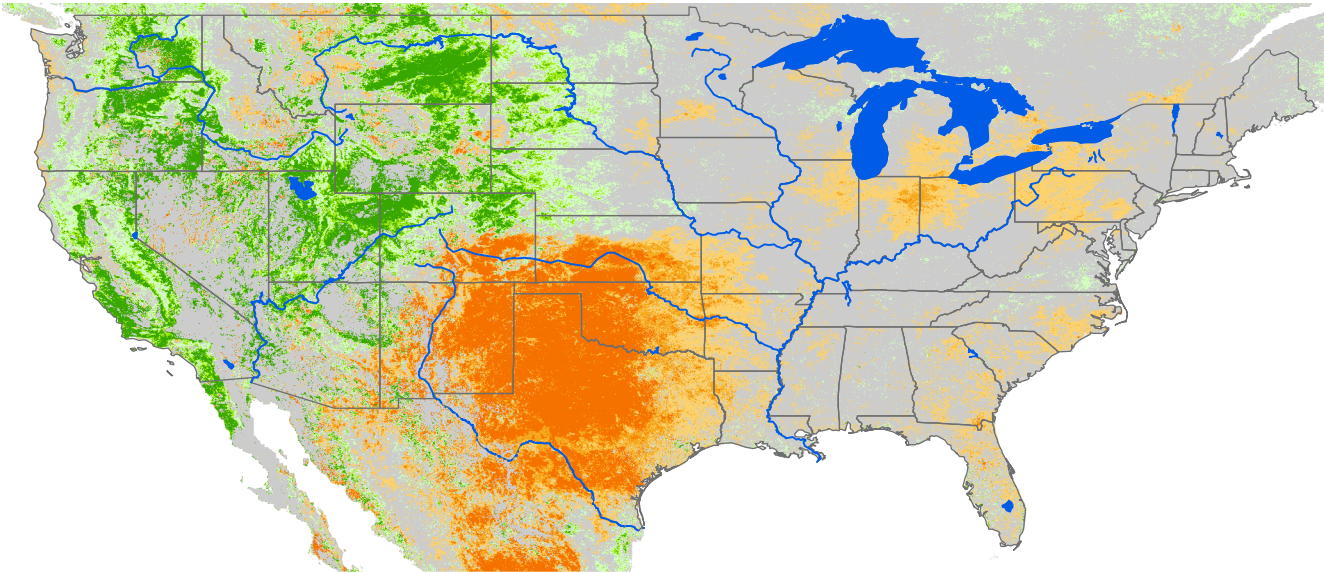

Monthly ET Anomaly July 2011

ET Anomaly (%)

□ State Water Body River