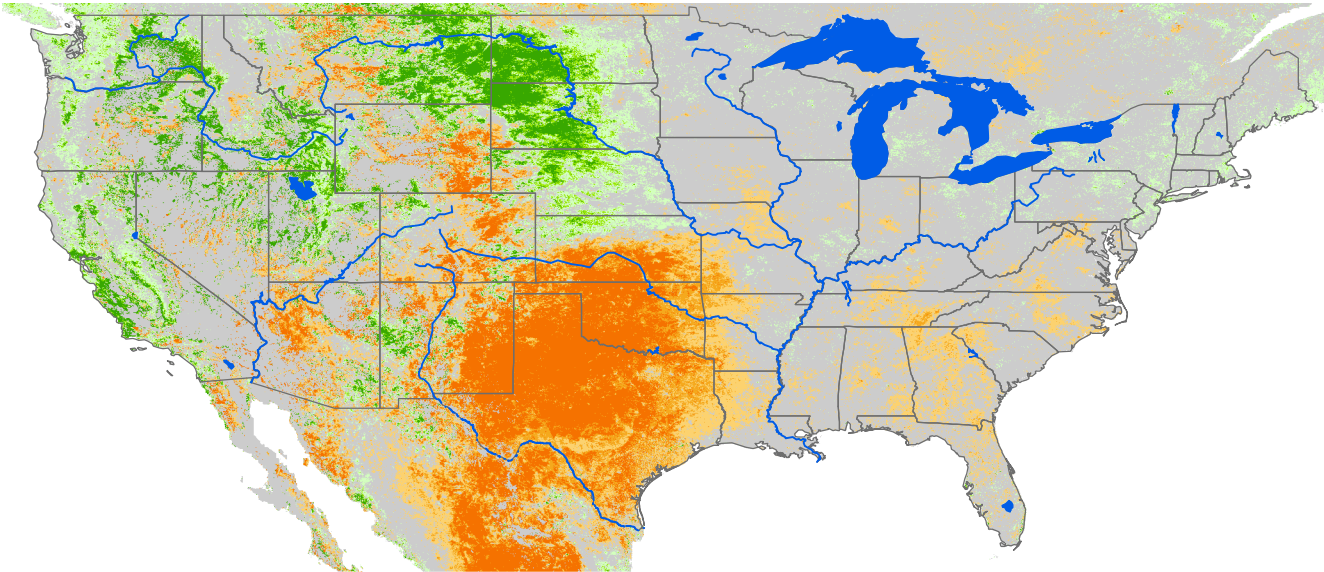

Monthly ET Anomaly August 2011

ET Anomaly (%)

□ State  Water Body  River