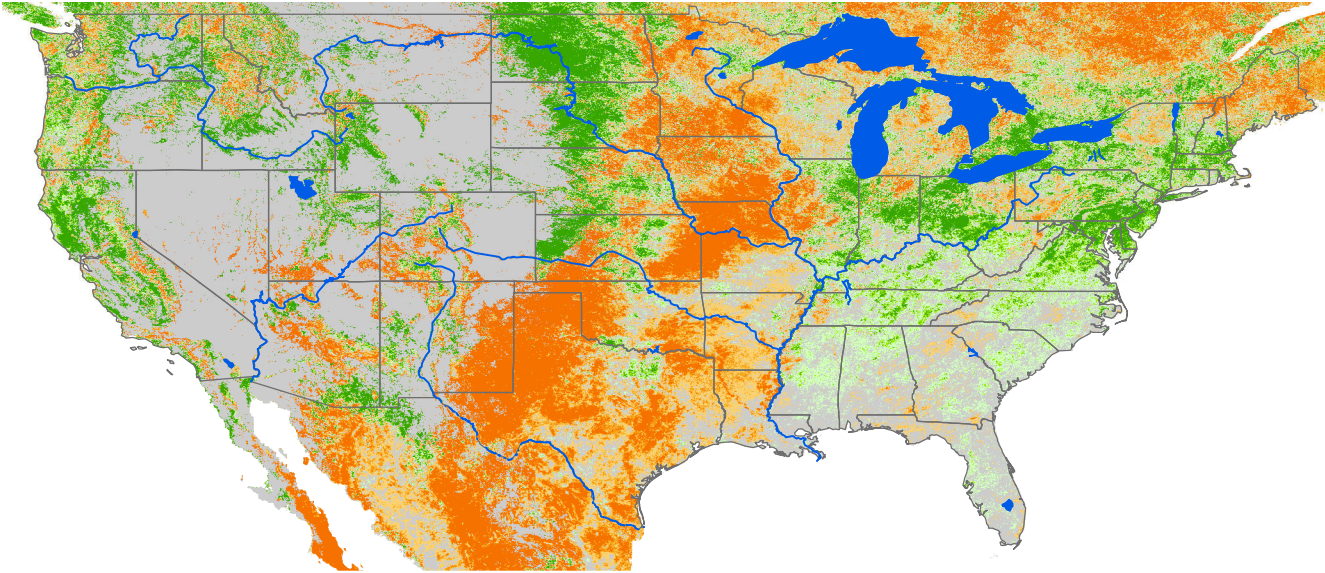

Monthly ET Anomaly October 2011

ET Anomaly (%)

□ State  Water Body  River