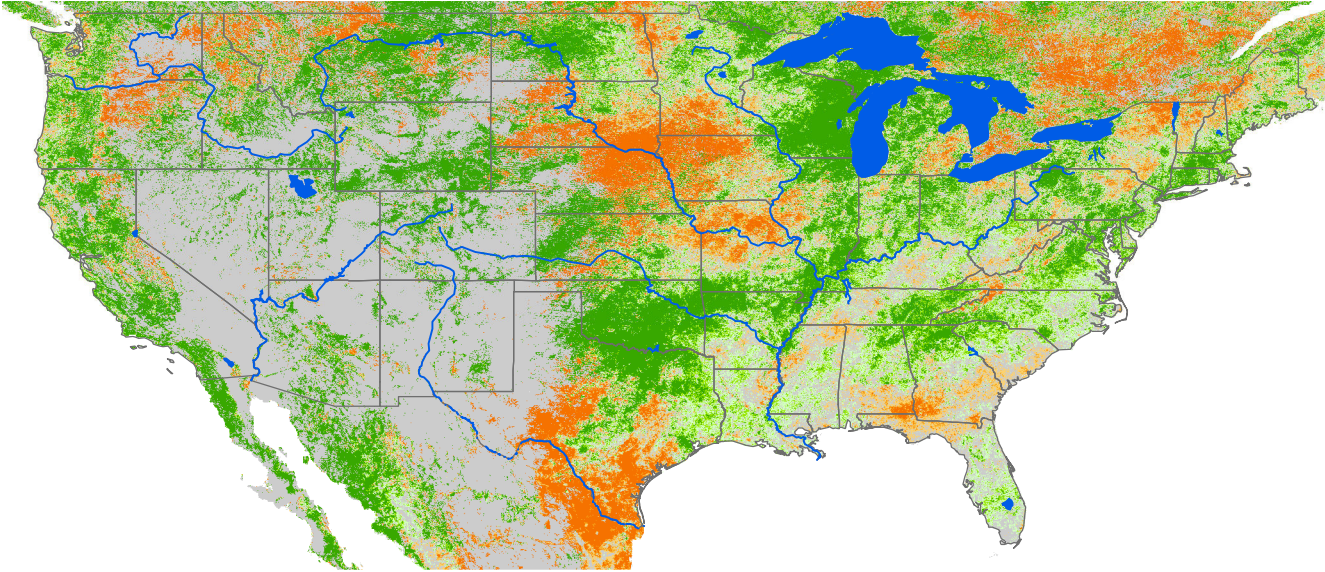

Monthly ET Anomaly November 2011

ET Anomaly (%)

□ State  Water Body  River