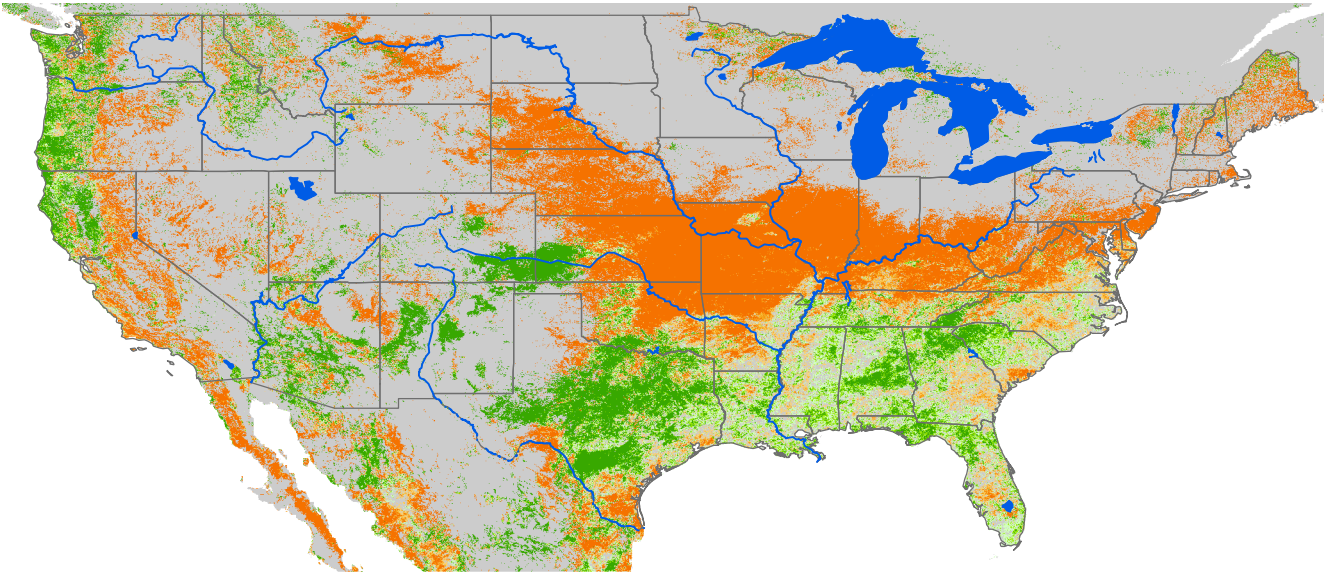

Monthly ET Anomaly January 2012

ET Anomaly (%)

□ State  Water Body  River