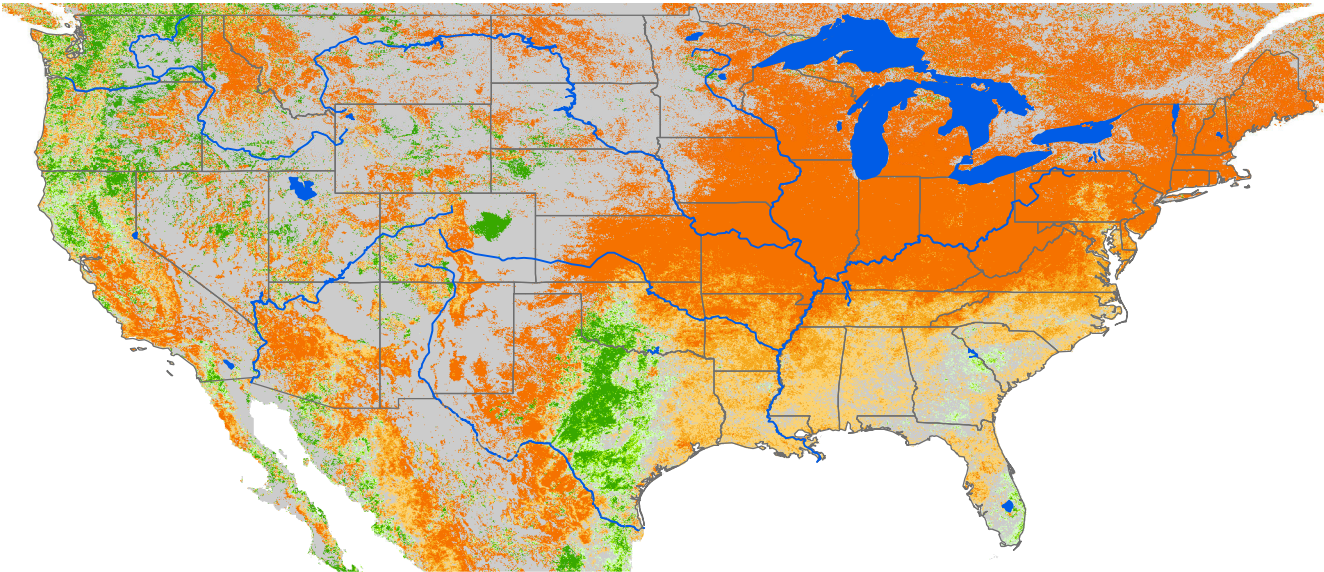

Monthly ET Anomaly March 2012

ET Anomaly (%)

State Water Body River