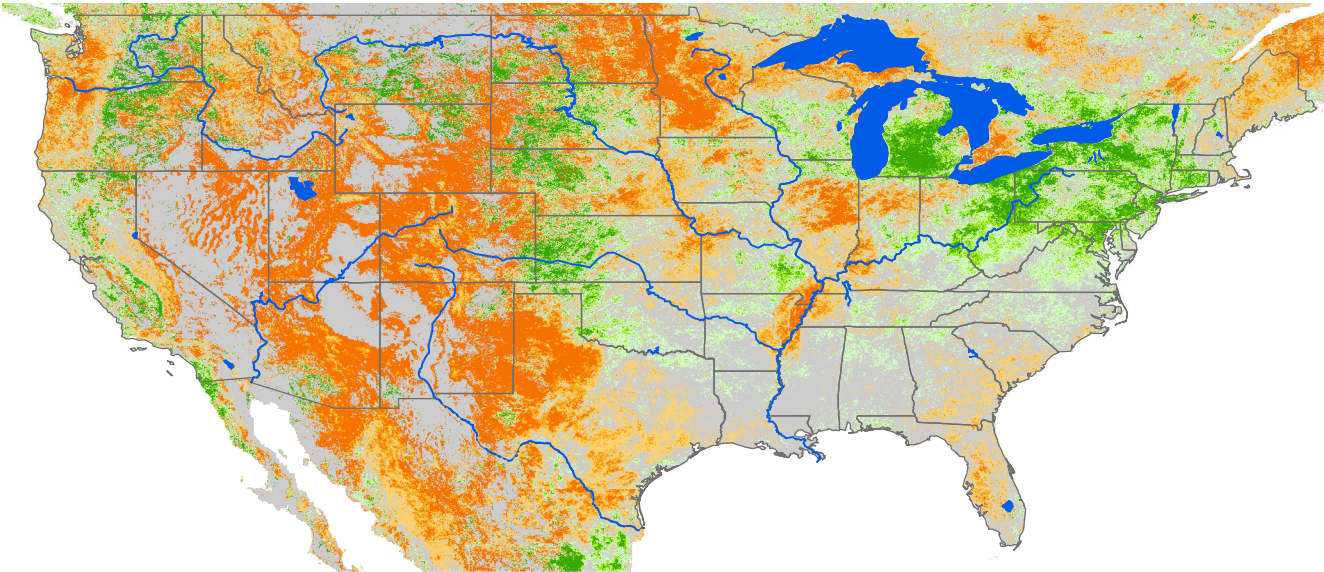

## ET Anomaly (%)

State Water Body River