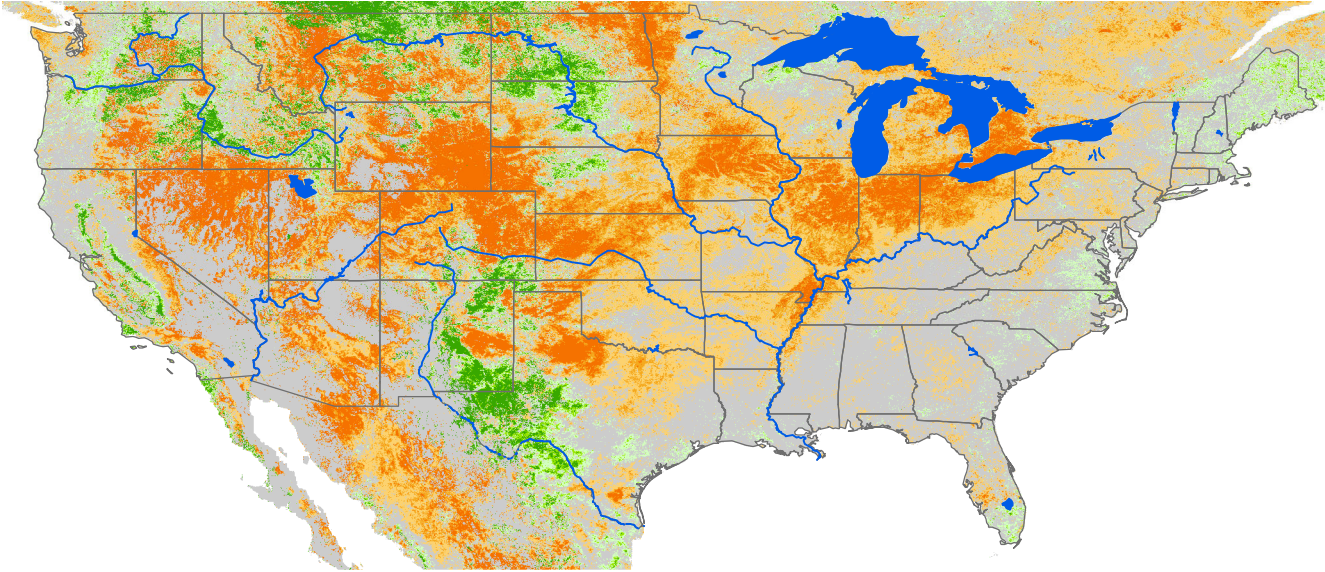

## ET Anomaly (%)

State Water Body River