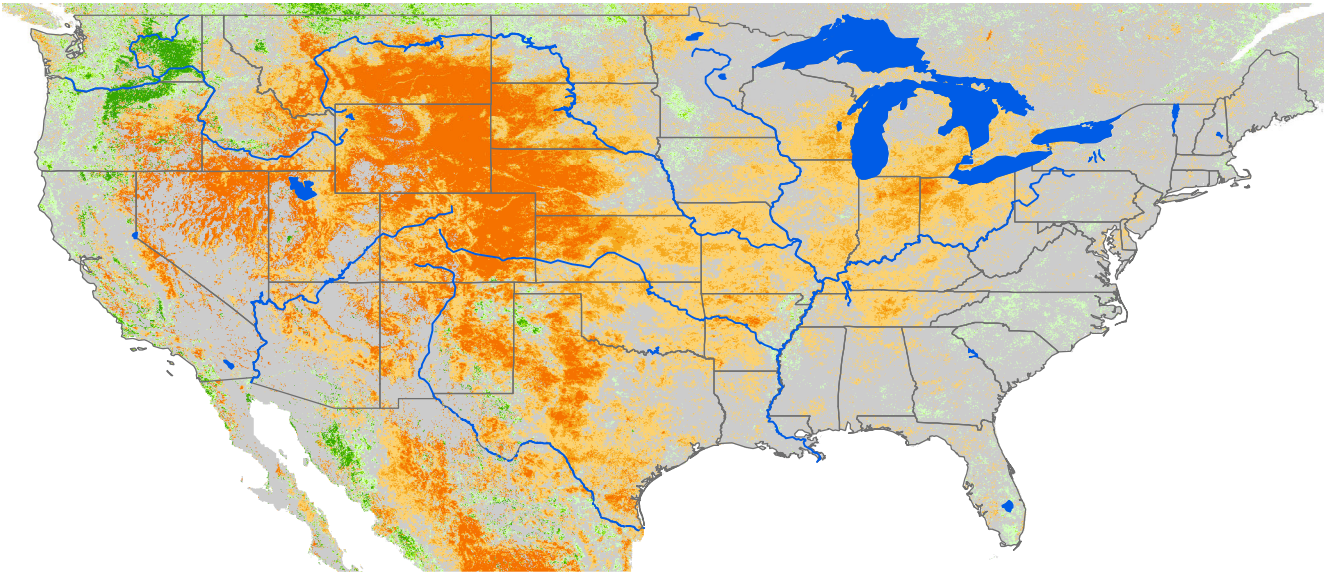

Monthly ET Anomaly

June 2012

ET Anomaly (%)

□ State Water Body River