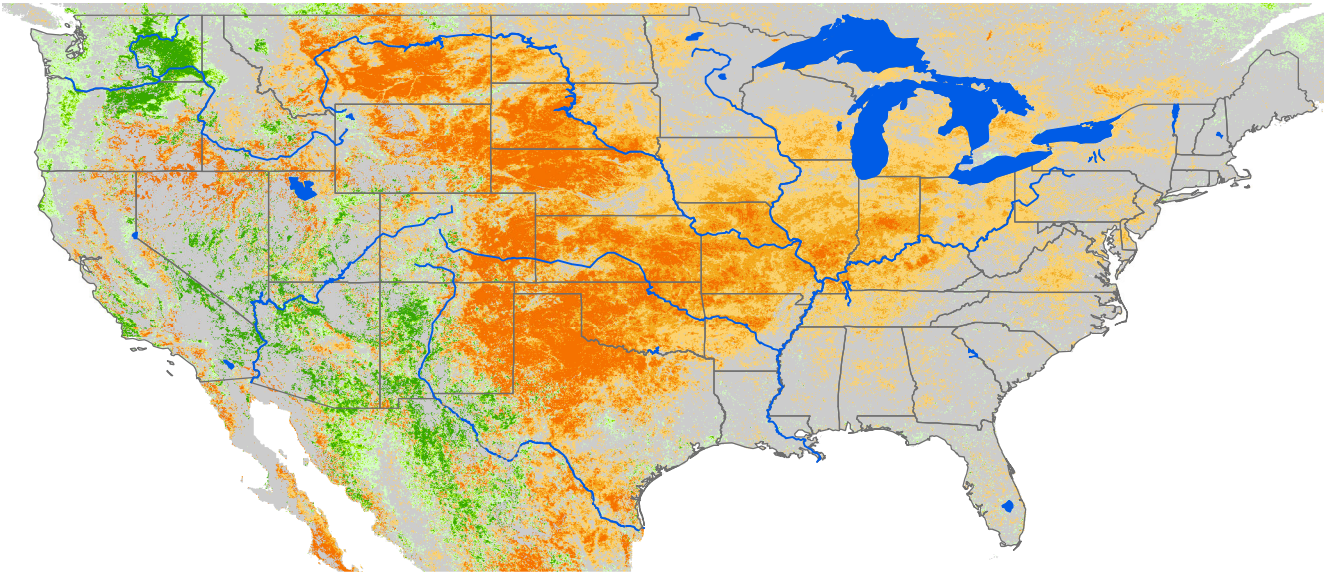

Monthly ET Anomaly July 2012

ET Anomaly (%)

 State  Water Body  River