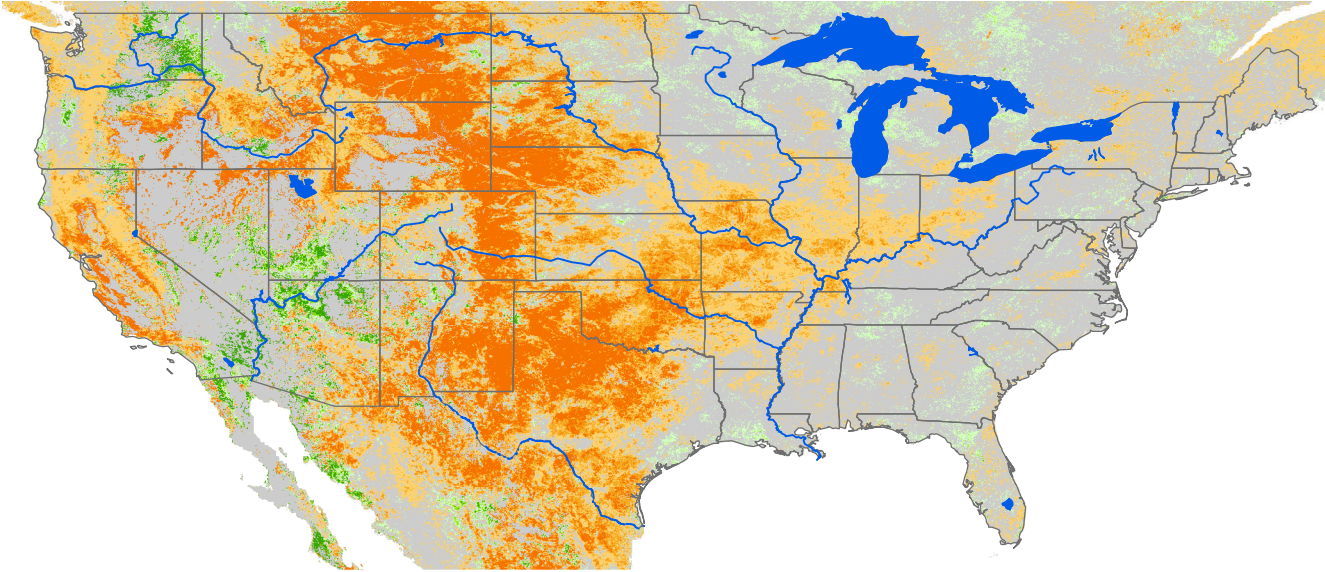

Monthly ET Anomaly August 2012

ET Anomaly (%)

□ State ● Water Body — River