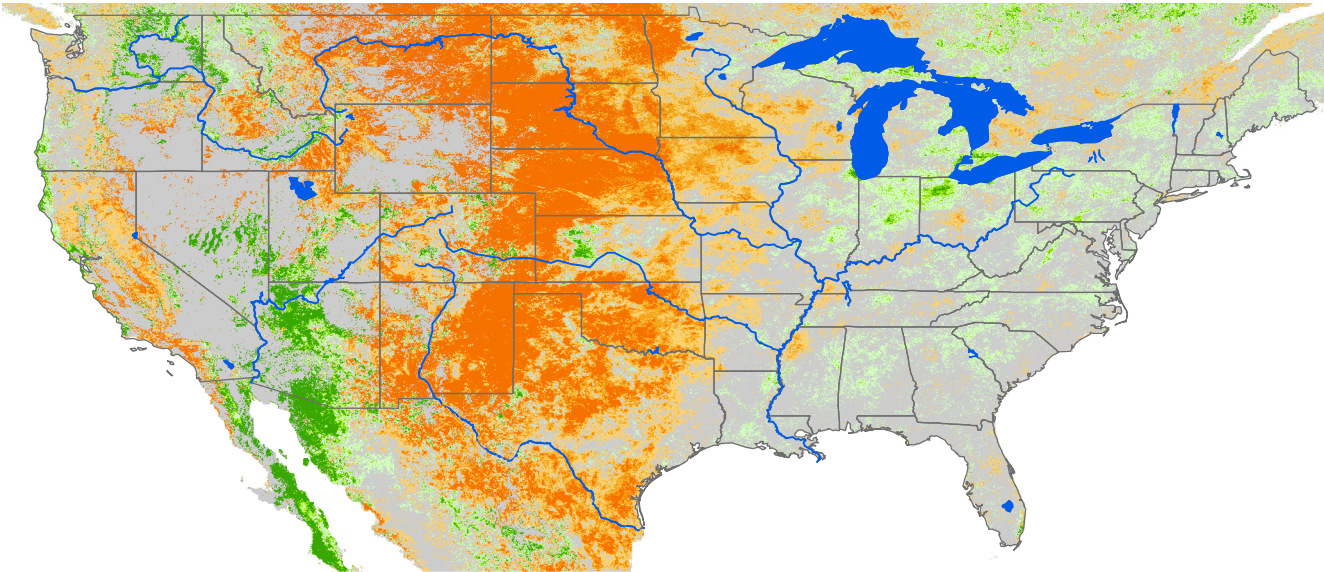

Monthly ET Anomaly September 2012

ET Anomaly (%)

□ State  Water Body  River