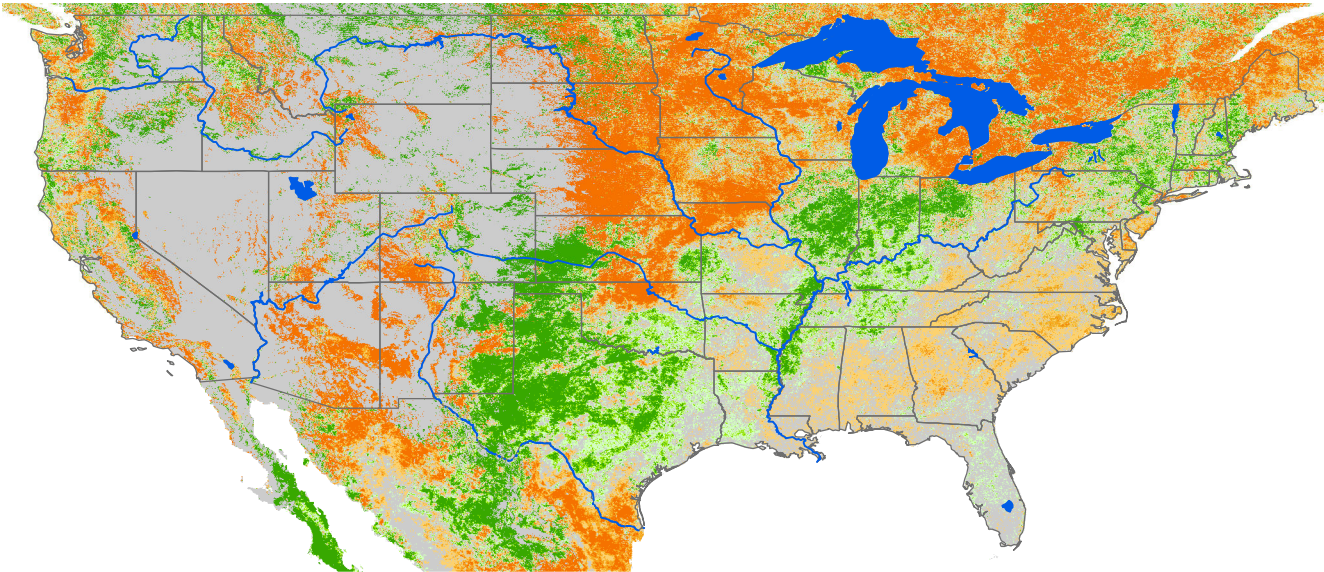

Monthly ET Anomaly October 2012

ET Anomaly (%)

State Water Body River