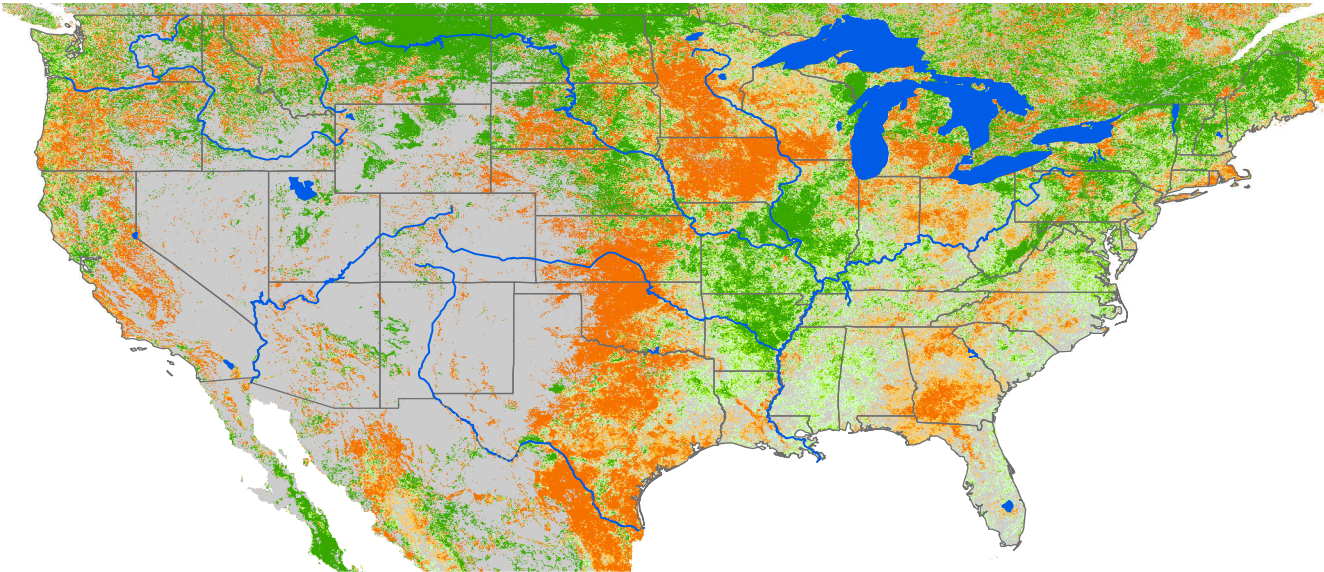

Monthly ET Anomaly November 2012

ET Anomaly (%)

□ State  Water Body  River