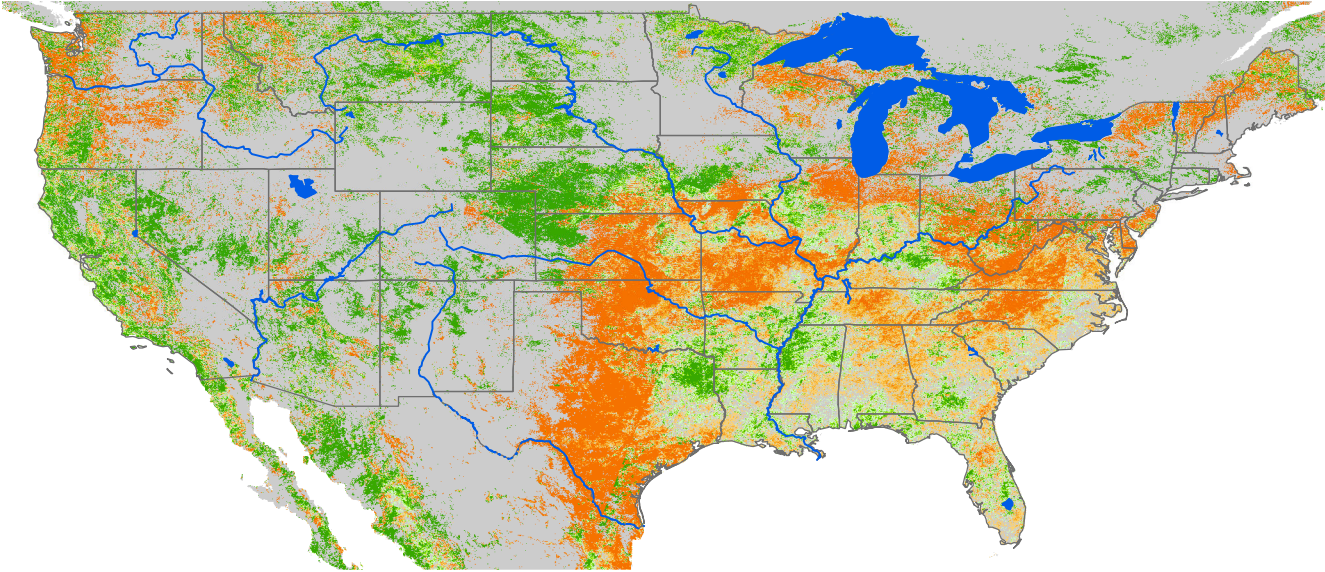

Monthly ET Anomaly December 2012

ET Anomaly (%)

□ State  Water Body  River