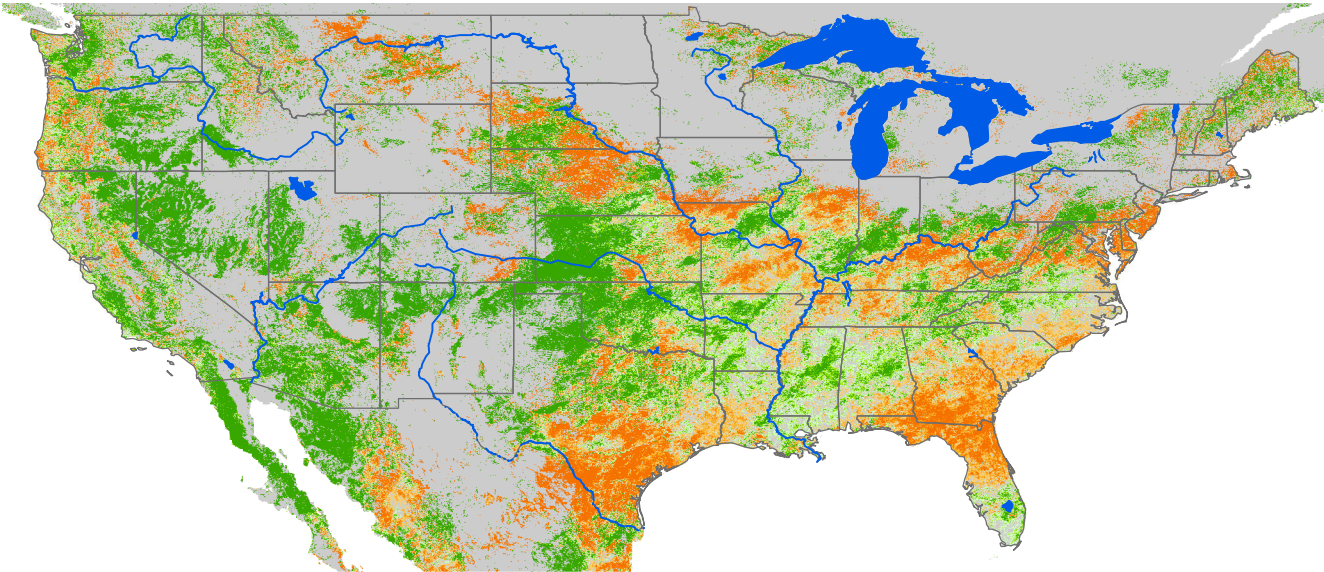

Monthly ET Anomaly January 2013

ET Anomaly (%)

State Water Body River