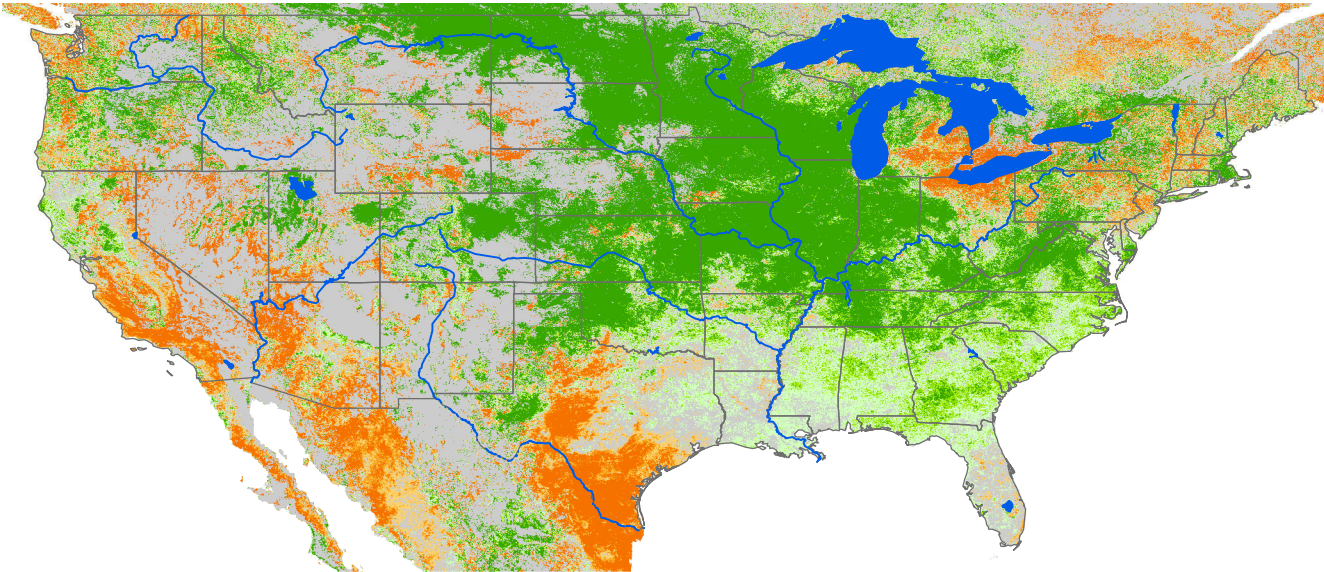

Monthly ET Anomaly March 2013

ET Anomaly (%)

State Water Body River