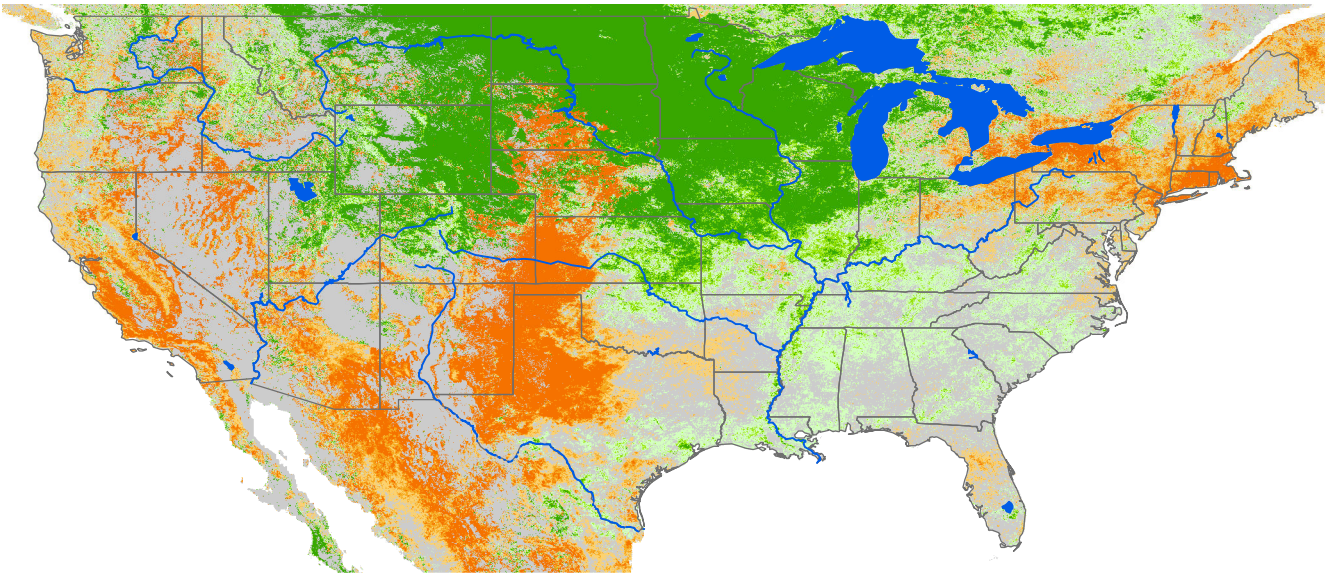

Monthly ET Anomaly

April 2013

ET Anomaly (%)

State Water Body River